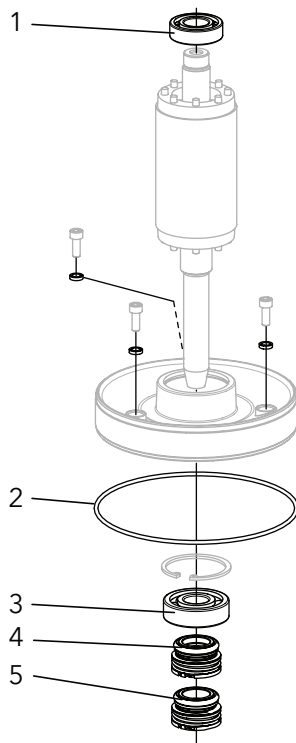

2" BFK & BFV Series

REPAIR PARTS

Bell & Gossett
a xylem brand

Wastewater

MOTOR KITS

Contents: The motor kit contains all of the parts that are needed to perform an overhaul of the motor.

NOTE: Does not include motor. Motor rewind should be done by your closest Xylem/Flygt service center.

1. Upper ball bearing
2. O-ring
3. Lower ball bearing
4. Upper mechanical seal
5. Lower mechanical seal

CABLE KITS

Contents: The cable kit contains all of the parts that are needed to replace a cable.

1. Cable
2. Cable entry unit
3. Cable lug
4. Closed-end splice (not shown in the image)

IMPELLER KITS

Contents: The impeller kit contains all of the parts that are needed to replace the impeller, including the adjustable sleeve.

1. Sleeve unit or key
2. Impeller
3. Plain washer
4. Hexagon socket head screw

B&G Part No.	Motor Kit	Cable Kit	Impeller Kit
*2BFV12F	7919500	7806240	7849802 Impeller
			7849400 Sleeve
			830445 Hex Socket Head Screw
*2BFV17E	7919500	7806240	7849801 Impeller
			7849400 Sleeve
			830445 Hex Socket Head Screw
*2BFV32K	7272500	7806240	6456402 Impeller
			3978802 Sleeve
			830445 Hex Socket Head Screw
*2BFV38J	7272500	7806240	6456401 Impeller
			3978802 Sleeve
			830445 Hex Socket Head Screw
**2BFK12D	7919500	7806240	7849104 Impeller
			7849400 Sleeve
			823703 Plain Washer
			830445 Hex Socket Head Screw
**2BFK17C	7919500	7806240	7849103 Impeller
			7849400 Sleeve
			823703 Plain Washer
			830445 Hex Socket Head Screw
2BFK17B	7919500	7806240	7816240
**2BFK24H	7272500	7806240	7830603 Impeller
			3978802 Sleeve
			6525300 Supporting Washer
			830445 Hex Socket Head Screw
2BFK32G	7272500	7806240	8222900
2BFK38A	7272500	7806240	7816241