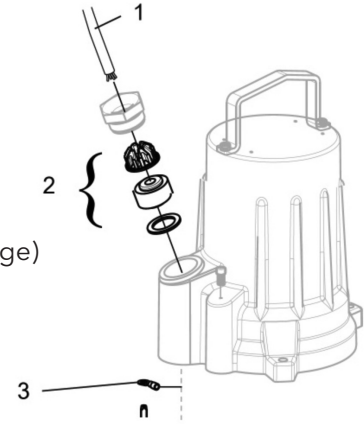

1. Upper ball bearing
2. O-ring
3. Lower ball bearing
4. Upper mechanical seal
5. Lower mechanical seal

CABLE KITS

Contents: The cable kit contains all of the parts that are needed to replace a cable.

1. Cable
2. Cable entry unit
3. Cable lug
4. Closed-end splice (not shown in the image)

IMPELLER KITS

Contents: The impeller kit contains all of the parts that are needed to replace the impeller, including the adjustable sleeve.

1. Sleeve unit or key
2. Impeller
3. Plain washer
4. Hexagon socket head screw

B&G Part No.	Motor Kit	Cable Kit	Impeller Kit
*2BFV12F	7919500	7806240	7849802 Impeller
			7849400 Sleeve
			830445 Hex Socket Head Screw
*2BFV17E	7919500	7806240	7849801 Impeller
			7849400 Sleeve
			830445 Hex Socket Head Screw
*2BFV32K	7272500	7806240	6456402 Impeller
			3978802 Sleeve
			830445 Hex Socket Head Screw
*2BFV38J	7272500	7806240	6456401 Impeller
			3978802 Sleeve
			830445 Hex Socket Head Screw
**2BFK12D	7919500	7806240	7849104 Impeller
			7849400 Sleeve
			823703 Plain Washer
			830445 Hex Socket Head Screw
**2BFK17C	7919500	7806240	7849103 Impeller
			7849400 Sleeve
			823703 Plain Washer
			830445 Hex Socket Head Screw
2BFK17B	7919500	7806240	7816240
**2BFK24H	7272500	7806240	7830603 Impeller
			3978802 Sleeve
			6525300 Supporting Washer
			830445 Hex Socket Head Screw
2BFK32G	7272500	7806240	8222900
2BFK38A	7272500	7806240	7816241