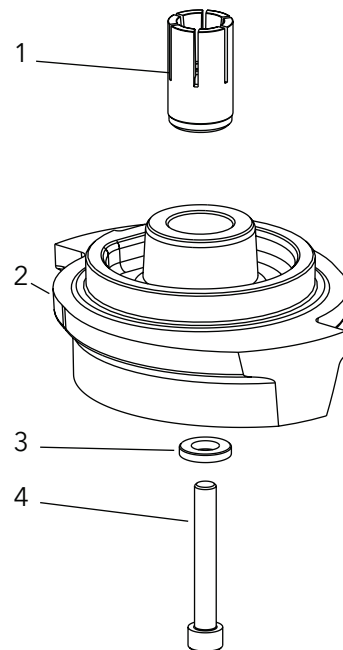

1. Upper ball bearing
2. O-ring
3. Lower ball bearing
4. Upper mechanical seal
5. Lower mechanical seal

CABLE KITS

Contents: The cable kit contains all of the parts that are needed to replace a cable.

1. Cable
2. Cable entry unit
3. Cable lug
4. Closed-end splice (not shown in the image)

IMPELLER KITS

Contents: The impeller kit contains all of the parts that are needed to replace the impeller, including the adjustable sleeve.

1. Sleeve unit or key
2. Impeller
3. Plain washer
4. Hexagon socket head screw

B&G Part No.	Motor Kit	Cable Kit	Impeller Kit
*2BFV12F	7919500	7806240	7849802 Impeller
			7849400 Sleeve
			830445 Hex Socket Head Screw
*2BFV17E	7919500	7806240	7849801 Impeller
			7849400 Sleeve
			830445 Hex Socket Head Screw
*2BFV32K	7272500	7806240	6456402 Impeller
			3978802 Sleeve
			830445 Hex Socket Head Screw
*2BFV38J	7272500	7806240	6456401 Impeller
			3978802 Sleeve
			830445 Hex Socket Head Screw
**2BFK12D	7919500	7806240	7849104 Impeller
			7849400 Sleeve
			823703 Plain Washer
			830445 Hex Socket Head Screw
**2BFK17C	7919500	7806240	7849103 Impeller
			7849400 Sleeve
			823703 Plain Washer
			830445 Hex Socket Head Screw
2BFK17B	7919500	7806240	7816240
**2BFK24H	7272500	7806240	7830603 Impeller
			3978802 Sleeve
			6525300 Supporting Washer
			830445 Hex Socket Head Screw
2BFK32G	7272500	7806240	8222900
2BFK38A	7272500	7806240	7816241