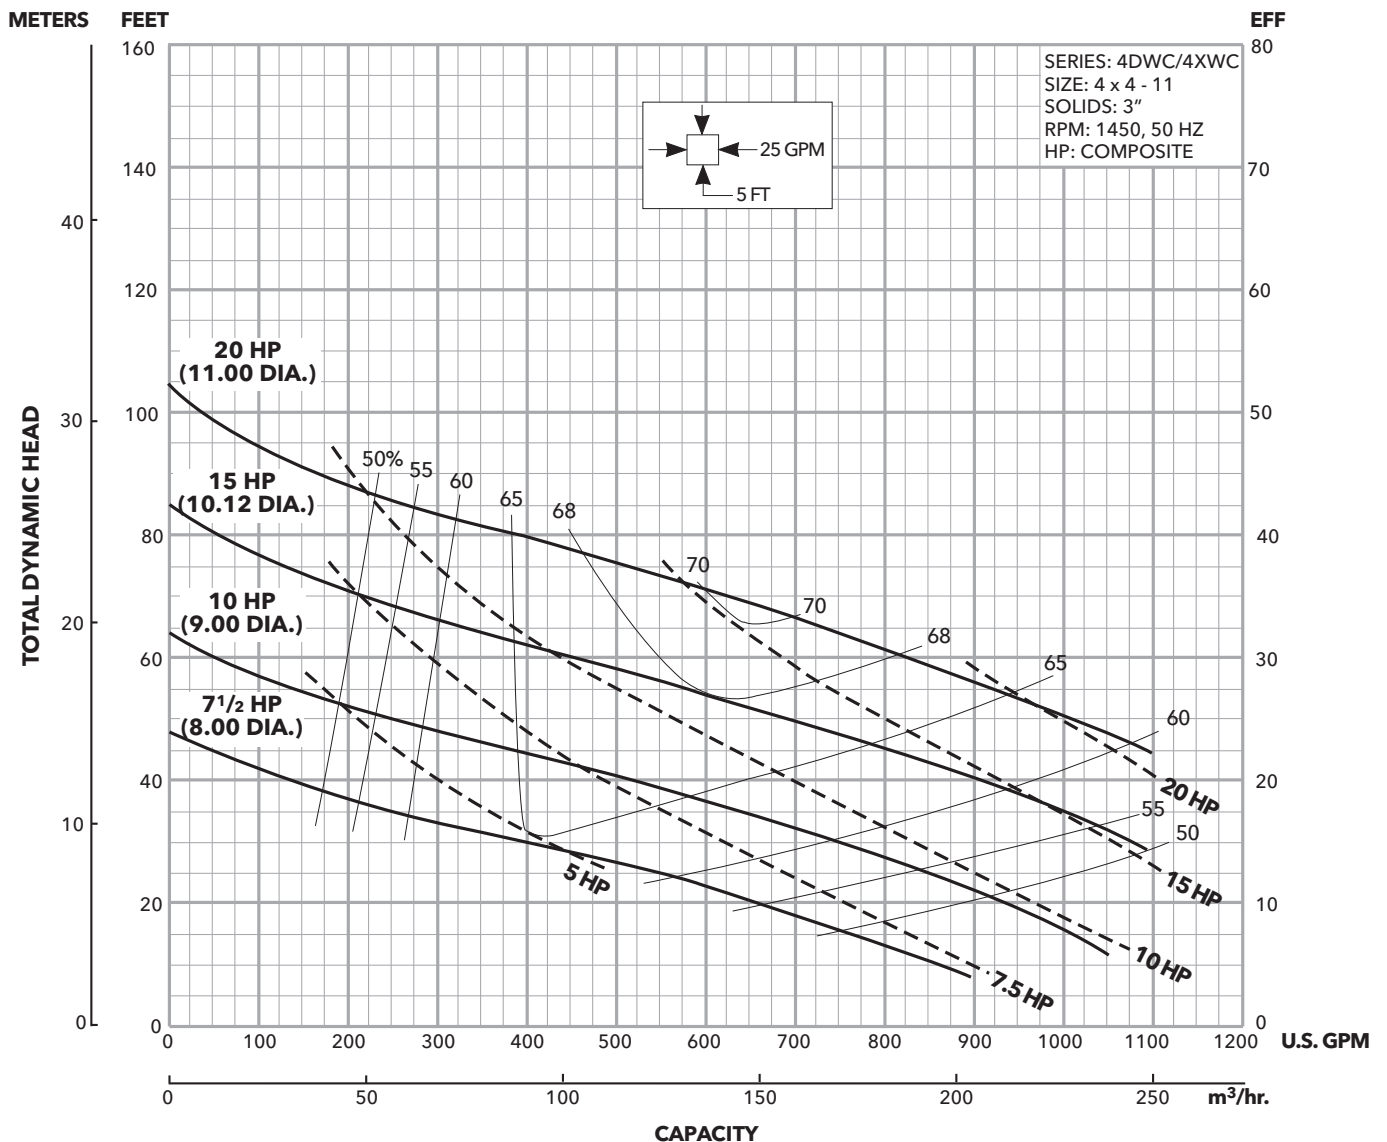

Bell & Gossett
a xylem brand

PERFORMANCE CURVES

CBG4XWCZ R1

4XWC 50 Hz

Submersible Explosion Proof Sewage Pumps

Impeller Code	Impeller Diameter	HP
A	11.00"	20
B	10.12"	15
C	9.00"	10
D	8.00"	7½

Xylem |'zīləm|