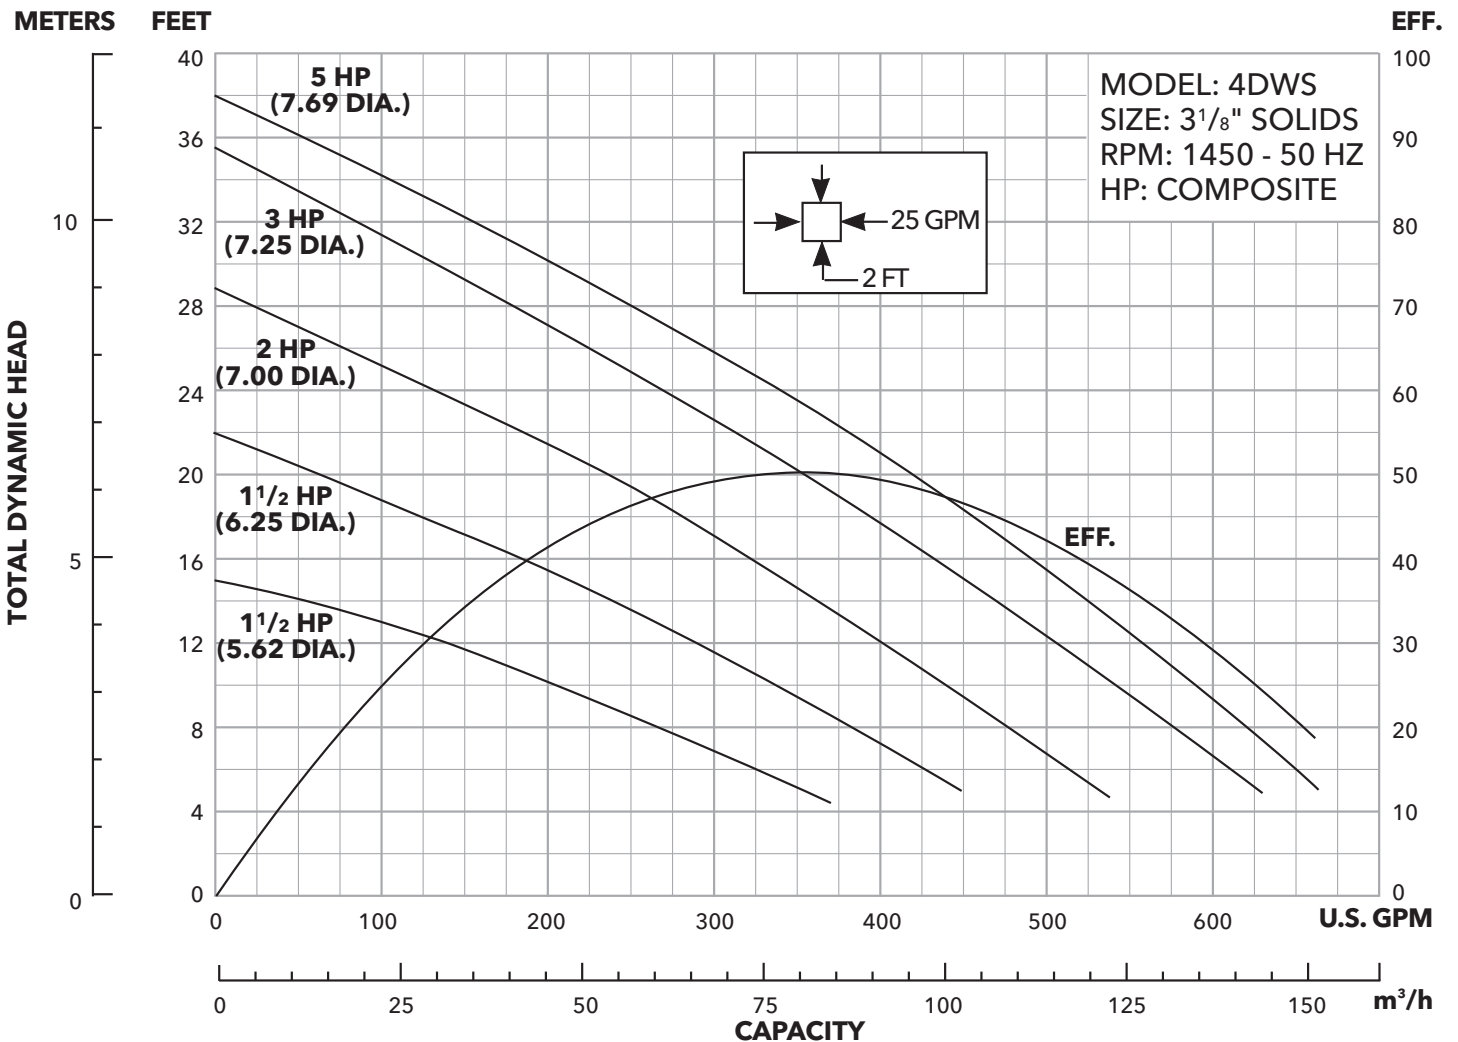

# 4DWS 50 Hz Submersible Sewage Pumps

Impeller Diameter	Impeller Code	Minimum HP Required at 1.15 SF
7.69"	F	5
7.25"	A	3
7.00"	B	2
6.25"	D	1.5
5.62"	E	1.5