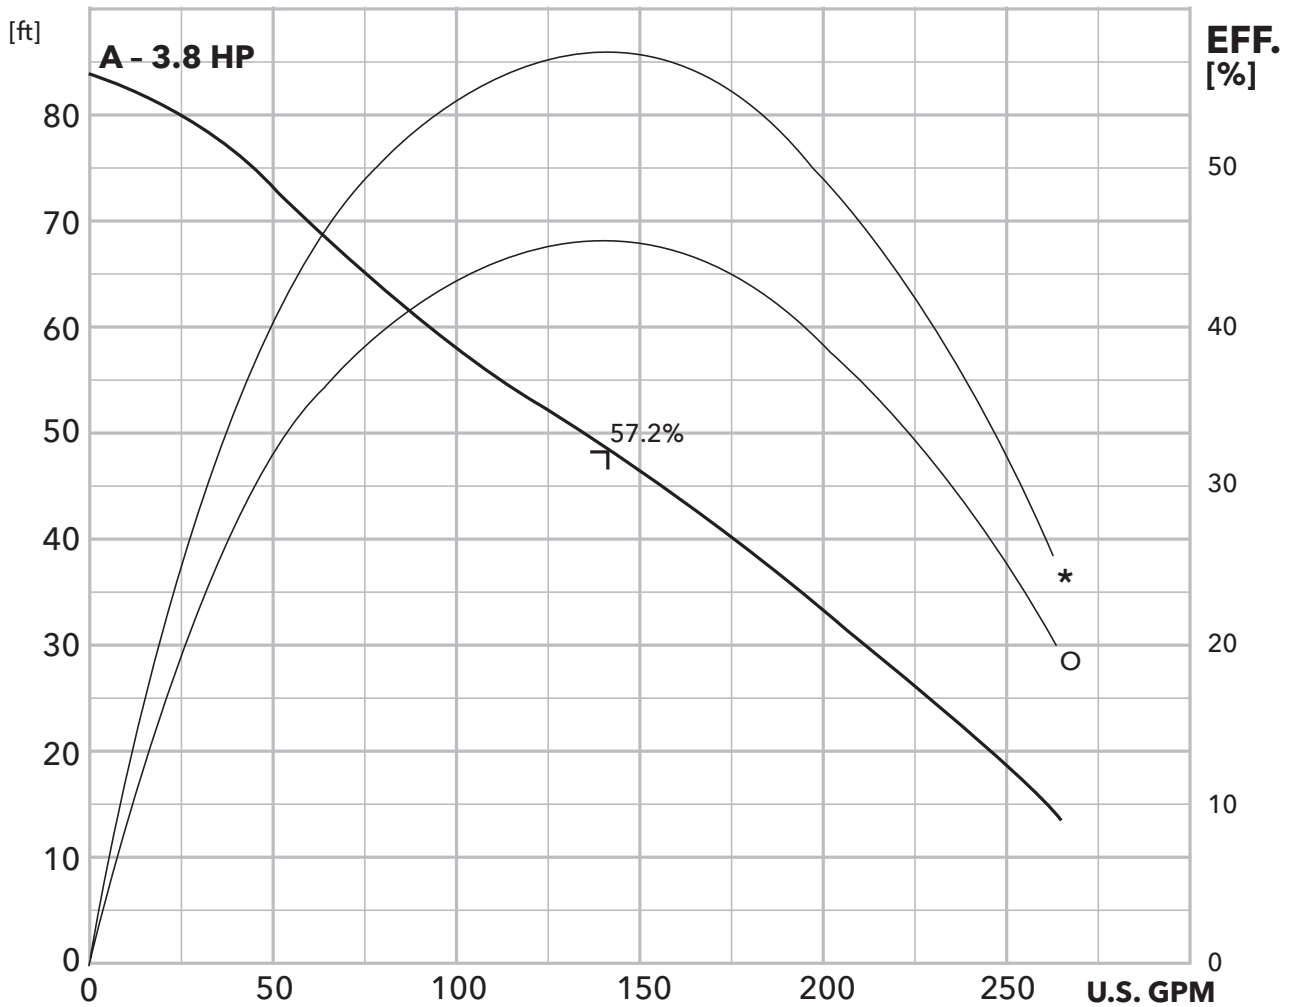

### POWER (ELECTRIC)

ISO-Curves: Overall Efficiency (%)

### HEAD

ISO-Curves:

( --- ) Pump Efficiency (%)

NOTE: Curves show performance with clear cold water.

FLOW

<b>A</b> = 4.41"	<b>C</b> = 3.90"
<b>B</b> = 4.09"	<b>D</b> = 3.70"

### POWER

### HEAD

**NOTE:** Curves show performance with clear cold water.

\*: Pump efficiency / shaft power

O: Overall efficiency / input power

**FLOW**