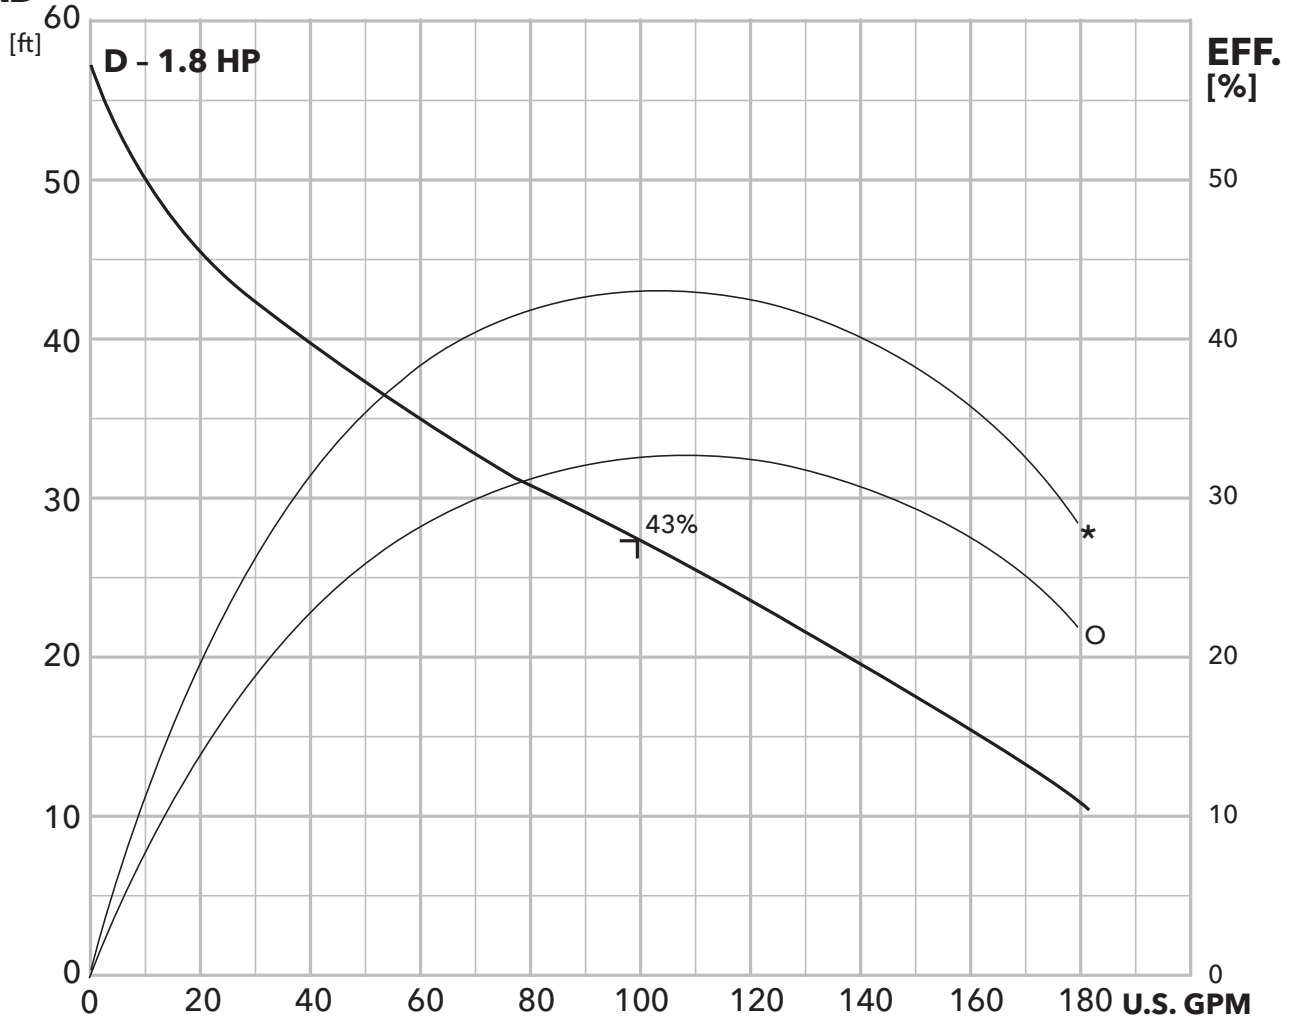

### HEAD

**NOTE:** Curves show performance with clear cold water.

\*: Pump efficiency / shaft power

O: Overall efficiency / input power

### POWER

### HEAD

**NOTE:** Curves show performance with clear cold water.

\*: Pump efficiency / shaft power

O: Overall efficiency / input power

**FLOW**