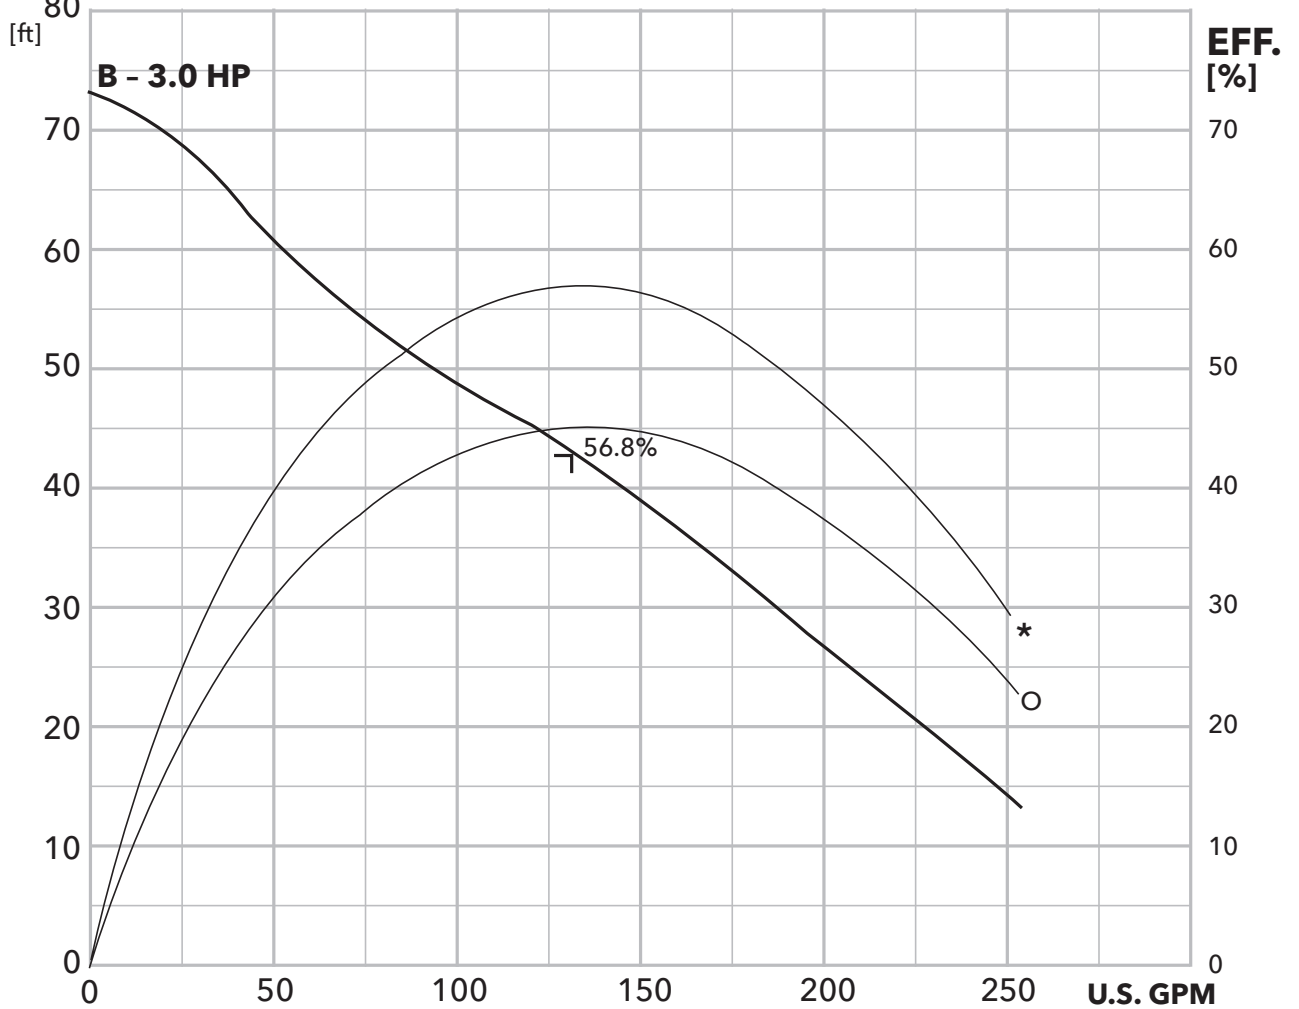

### HEAD

ISO-Curves:

( --- ) Pump Efficiency (%)

NOTE: Curves show performance with clear cold water.

FLOW

<b>A</b> = 4.41"	<b>C</b> = 3.90"
<b>B</b> = 4.09"	<b>D</b> = 3.70"

### HEAD

**NOTE:** Curves show performance with clear cold water.

\*: Pump efficiency / shaft power

O: Overall efficiency / input power

**FLOW**

### HEAD

**NOTE:** Curves show performance with clear cold water.

\*: Pump efficiency / shaft power

O: Overall efficiency / input power