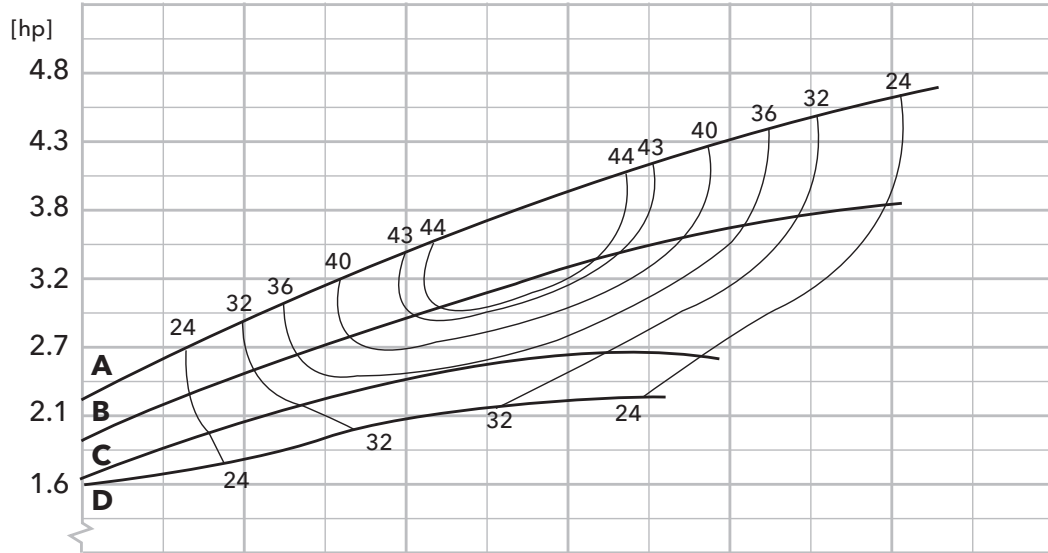

# 2MK *impact*™

SUBMERSIBLE 2" SEWAGE PUMP - CURVES 1.9-3.8 HP, SINGLE PHASE

---

**Bell & Gossett**

a xylem brand

## 2MK Impact 1Ø Composite Curve

### HEAD

ISO-Curves:

( --- ) Pump Efficiency (%)

NOTE: Curves show performance with clear cold water.

FLOW

<b>A</b> = 4.41"	<b>C</b> = 3.90"
<b>B</b> = 4.09"	<b>D</b> = 3.70"

### HEAD

**NOTE:** Curves show performance with clear cold water.

\*: Pump efficiency / shaft power

O: Overall efficiency / input power

**FLOW**