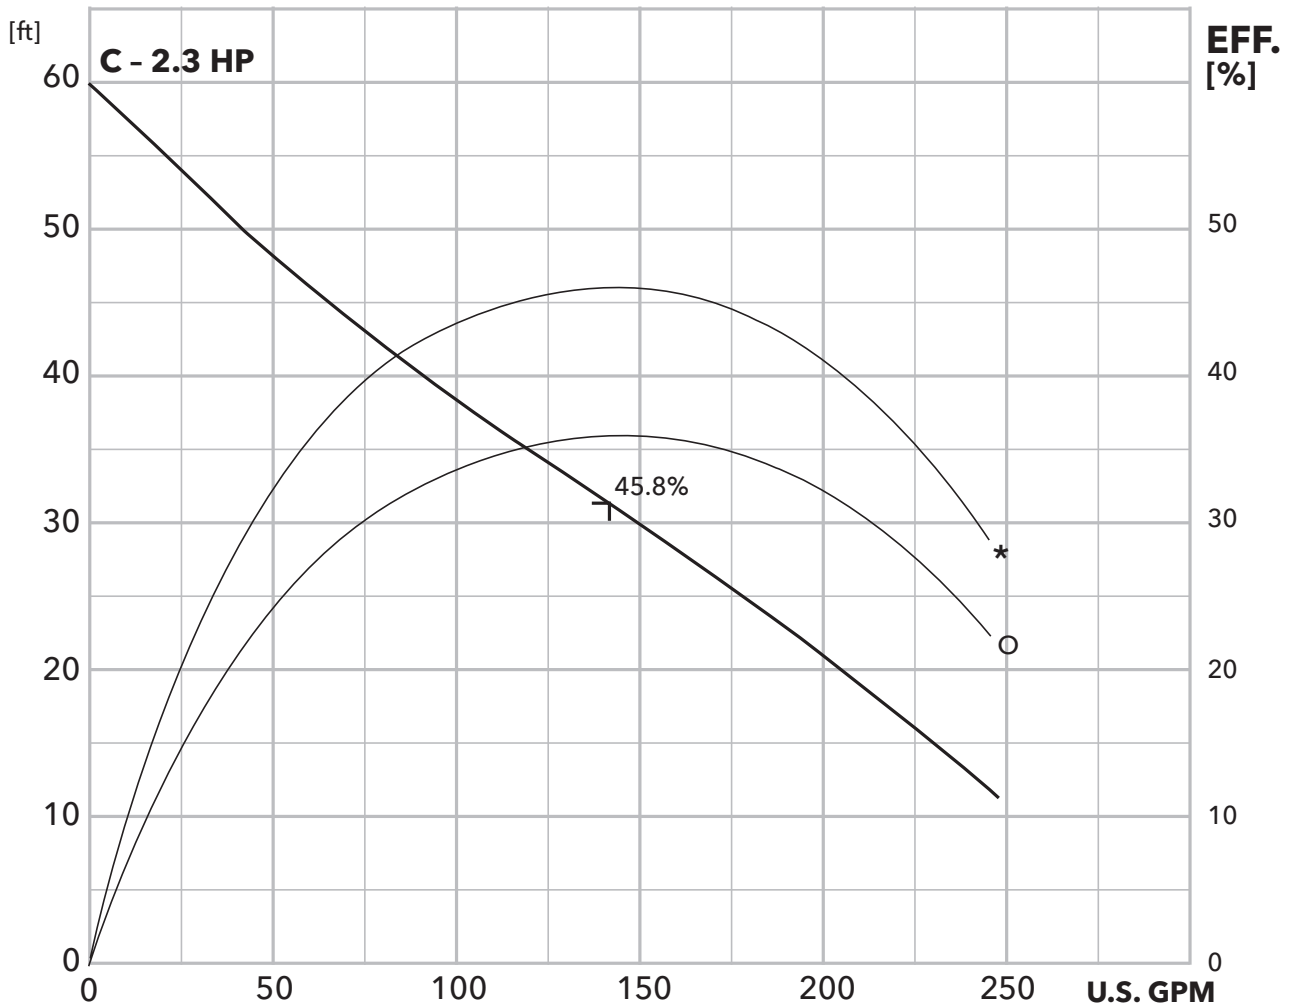

HEAD

NOTE: Curves show performance with clear cold water.

*: Pump efficiency / shaft power

O: Overall efficiency / input power

FLOW