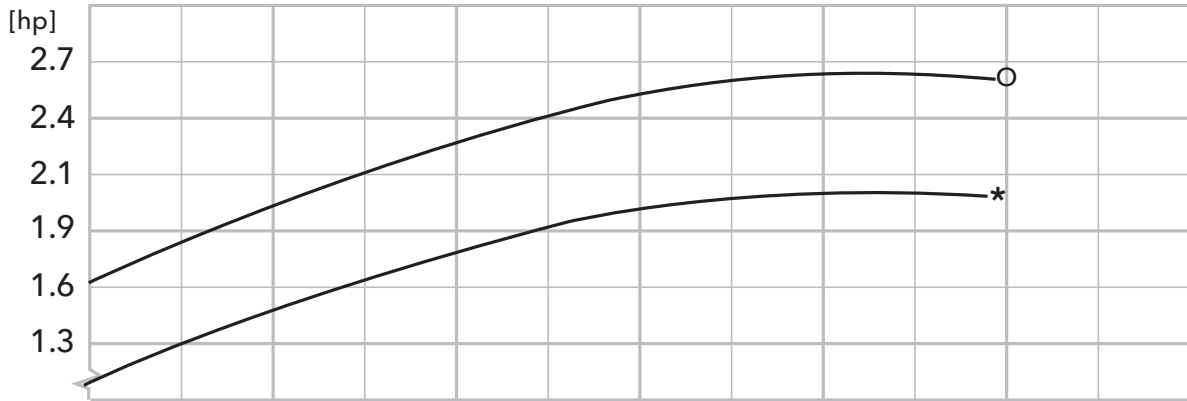

### HEAD

**NOTE:** Curves show performance with clear cold water.

\*: Pump efficiency / shaft power

O: Overall efficiency / input power

**FLOW**

### HEAD

**NOTE:** Curves show performance with clear cold water.

\*: Pump efficiency / shaft power

O: Overall efficiency / input power

### FLOW