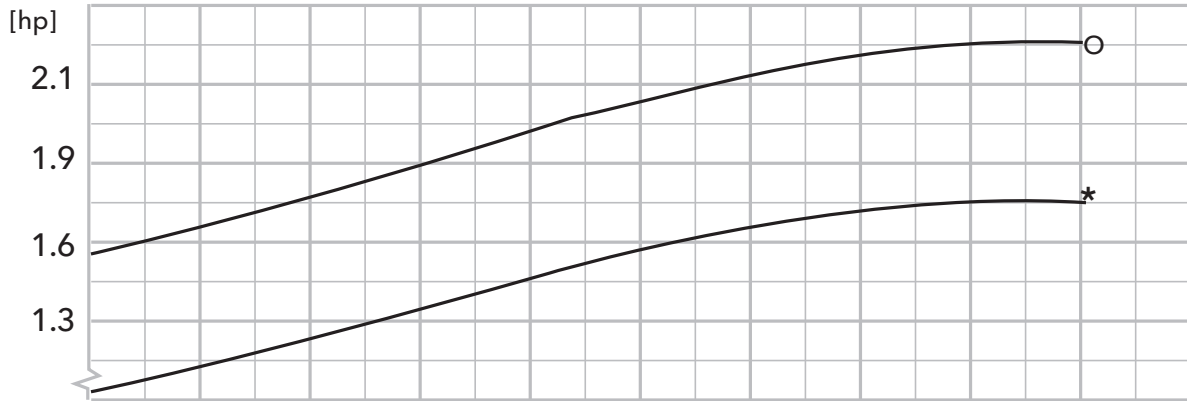

### HEAD

**NOTE:** Curves show performance with clear cold water.

\*: Pump efficiency / shaft power

O: Overall efficiency / input power

### HEAD

**NOTE:** Curves show performance with clear cold water.

\*: Pump efficiency / shaft power

O: Overall efficiency / input power

**FLOW**