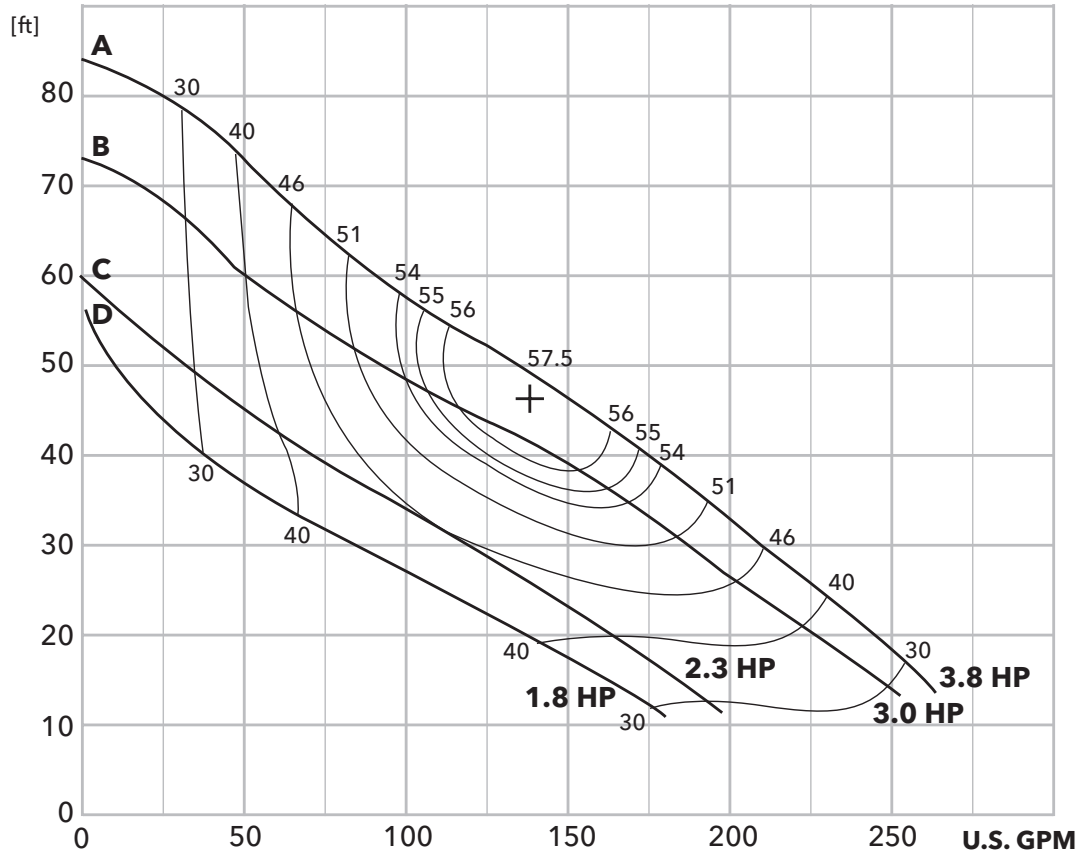

### POWER (ELECTRIC)

ISO-Curves: Overall Efficiency (%)

### HEAD

ISO-Curves:

( --- ) Pump Efficiency (%)

NOTE: Curves show performance with clear cold water.

FLOW

<b>A</b> = 4.41"	<b>C</b> = 3.90"
<b>B</b> = 4.09"	<b>D</b> = 3.70"

### HEAD

**NOTE:** Curves show performance with clear cold water.

\*: Pump efficiency / shaft power

O: Overall efficiency / input power

**FLOW**

### HEAD

**NOTE:** Curves show performance with clear cold water.

\*: Pump efficiency / shaft power

O: Overall efficiency / input power