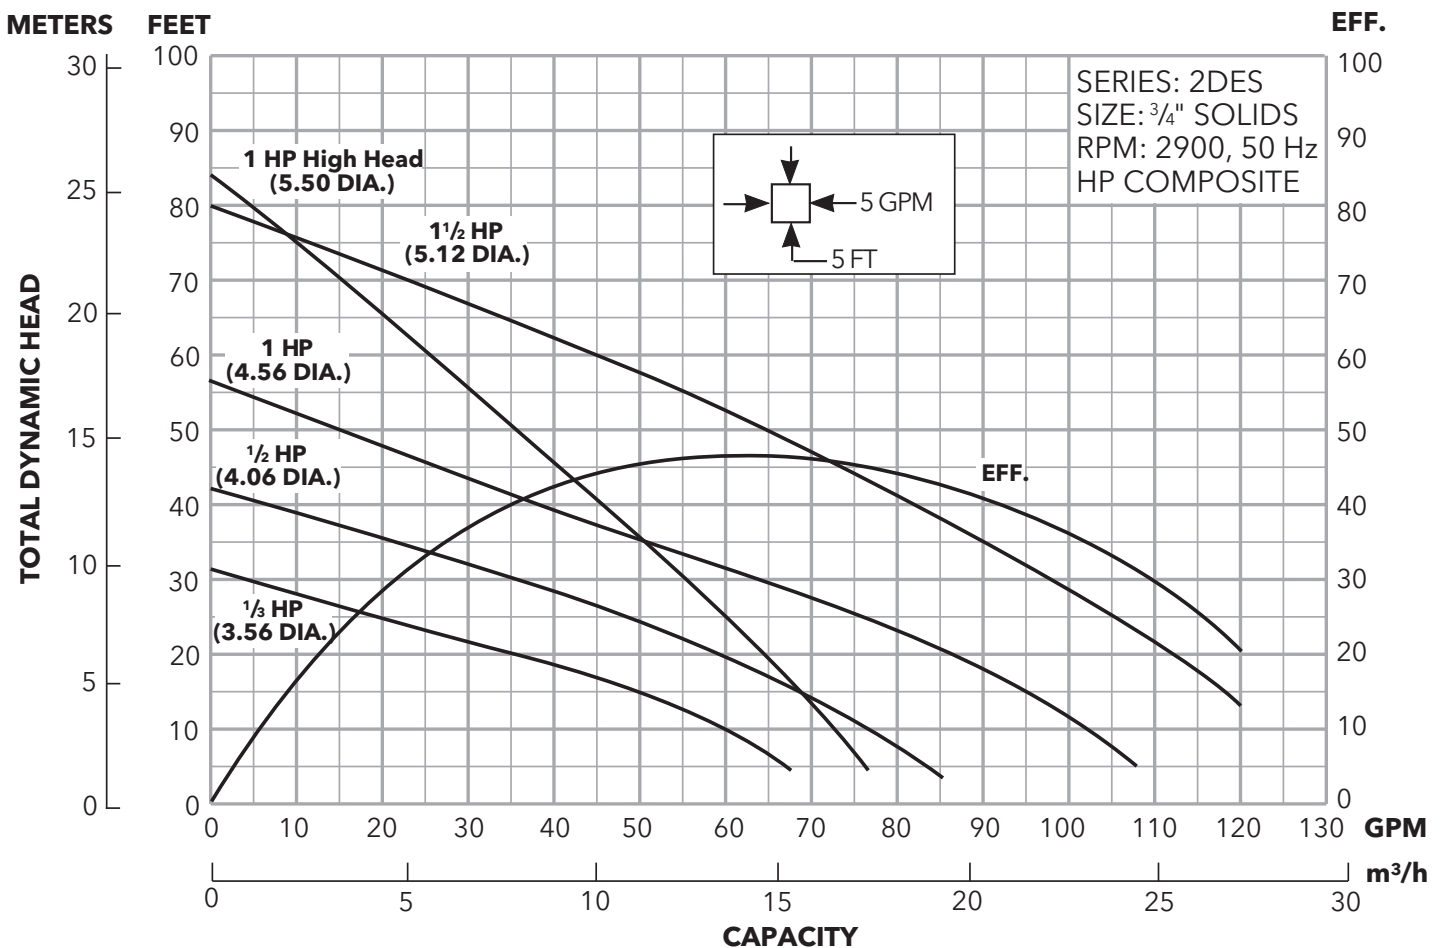

# 2DES\_Z 50 Hz Submersible Effluent Pumps

Impeller and Curve Code	Impeller Diameter	Motor HP Rating
A	4.56"	1
C	4.06"	1/2
D	3.56"	1/3
G	5.50"	1
J	5.12"	1 1/2