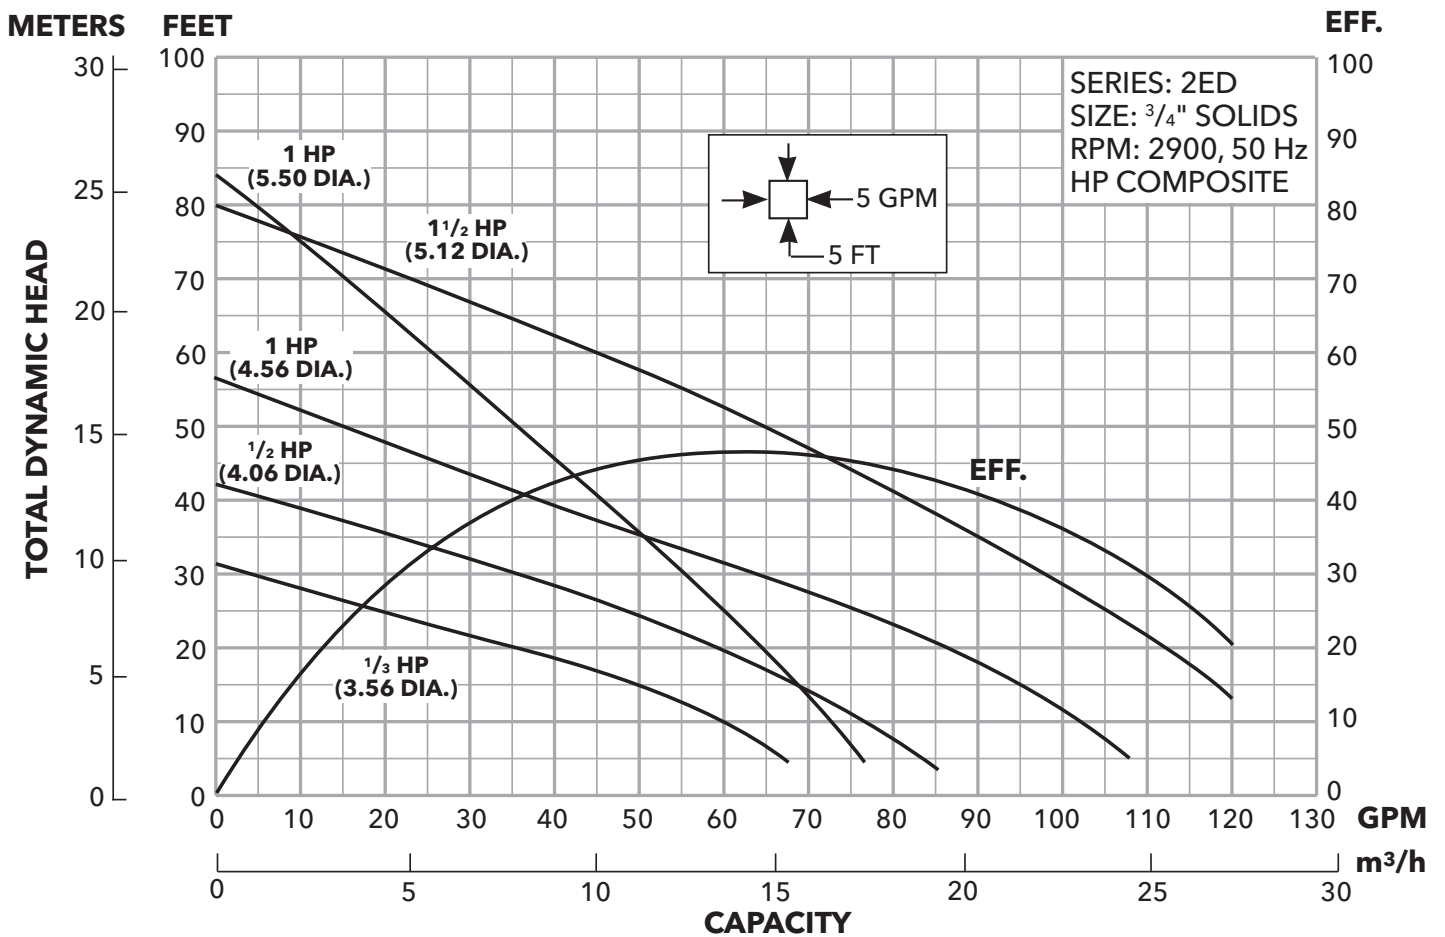

2ED 50 Hz Submersible Effluent Pumps

Impeller and Curve Code	Impeller Diameter	Motor HP Rating
A	4.56"	1
C	4.06"	1/2
D	3.56"	1/3
G	5.50"	1
J	5.12"	1 1/2

Xylem |'zīləm|

- 1) The tissue in plants that brings water upward from the roots;
- 2) a leading global water technology company.