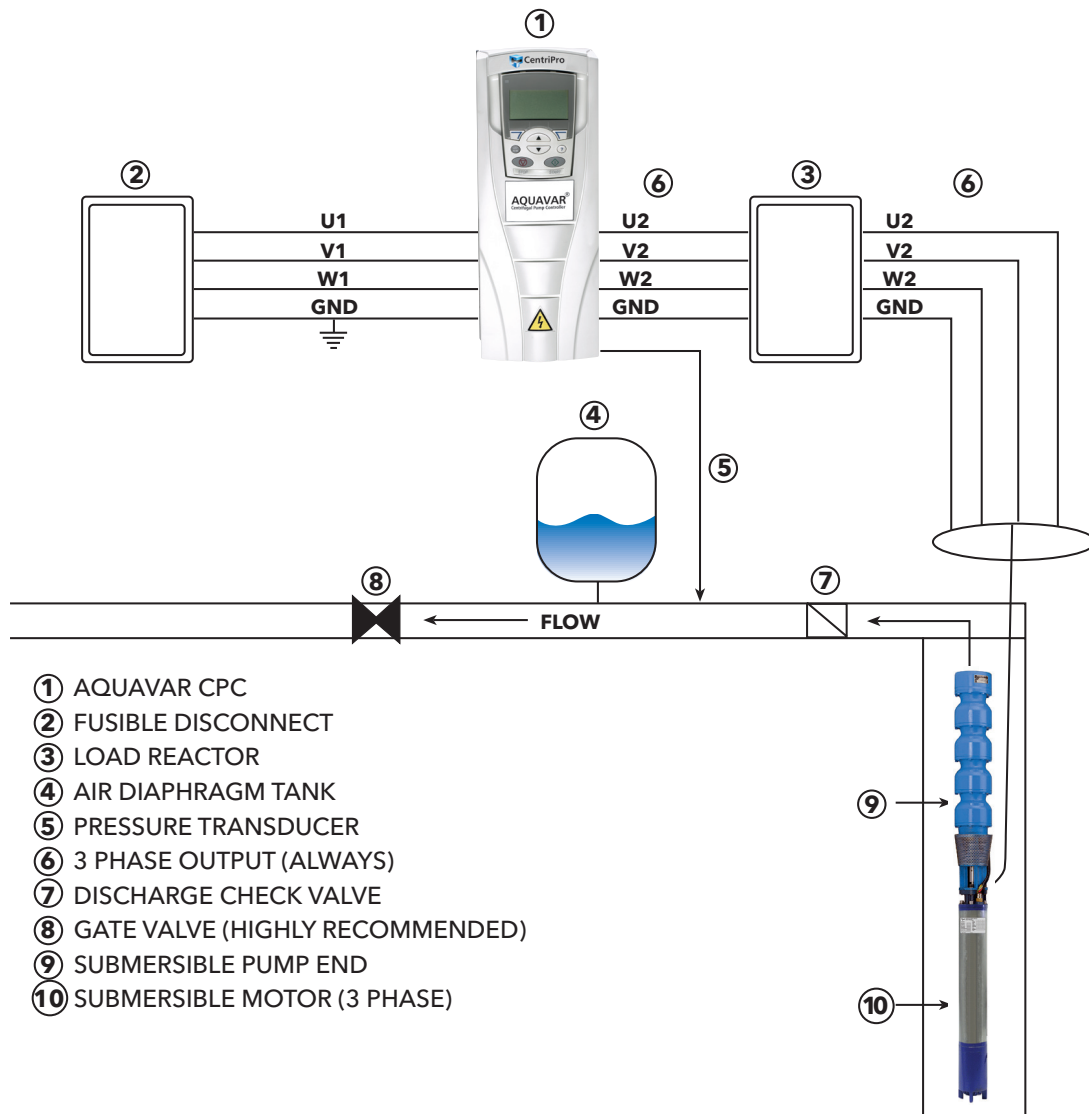

# Single Pump Submersible Constant Pressure Layout