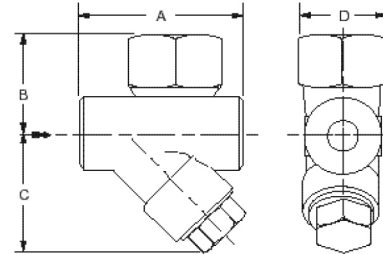

Materials of Construction	
Part	Specifications
Body	420F Stainless Steel ASTM A743 CA40F
Cap	420 Stainless Steel ASTM A743 CA40
Disc	420 Stainless Steel ASTM A743 CA40

SCHEDULE

PART NUMBER	MODEL NUMBER	SIZE NPT INCHES	INLET PRESS. psi (bar)	DIFF. PRESS. psi (bar)	FLOW RATE lb/hr (kg/hr)	TAGGING INFORMATION	QUANTITY
405155	TD6423	3/8					
405156	TD6424	1/2					
405157	TD6426	3/4					
405158	TD6428	1					

Series TD6420 Thermodisc Steam Traps

HS-254(A)

Dimensions, in. (mm)

Model	Size in.	A	B	C	D	Approx. Weight lbs. (kg)
TD6423	3/8	3-1/16 (78)	1-7/8 (48)	2-3/8 (60)	1-11/16 (43)	2.4 (1.1)
TD6424	1/2	3-1/16 (78)	1-7/8 (48)	2-3/8 (60)	1-11/16 (43)	2.4 (1.1)
TD6426	3/4	3-1/16 (78)	1-7/8 (48)	2-3/8 (60)	1-11/16 (43)	2.7 (1.2)
TD6428	1	3-1/4 (82)	2-1/8 (54)	2-1/2 (64)	1-11/16 (43)	3.3 (1.5)

Capacities lbs./hr (kg/hr). Capacities shown are gross ratings at 10°F below saturation.

Series TD6420 Thermodisc Trap

Model Number	NPT Size In.	Pressure Differential in Pounds per Square Inch (bar)											
		10 (0.69)	25 (1.7)	50 (3.5)	75 (5.2)	100 (6.9)	150 (10.4)	200 (13.8)	250 (17.3)	300 (20.7)	400 (27.6)	500 (34.5)	600 (41.4)
TD6423	3/8	315 (143)	370 (168)	425 (193)	520 (236)	575 (261)	800 (363)	900 (408)	1080 (490)	1280 (581)	1380 (626)	1480 (671)	1650 (748)
TD6424	1/2	315 (143)	370 (168)	425 (193)	520 (236)	575 (261)	800 (363)	900 (408)	1080 (490)	1280 (581)	1380 (626)	1480 (671)	1650 (748)
TD6426	3/4	650 (295)	740 (336)	800 (363)	1000 (454)	1100 (499)	1400 (635)	1540 (699)	1630 (739)	1760 (798)	1930 (875)	2070 (939)	2200 (998)
TD6428	1	650 (295)	740 (336)	800 (363)	1000 (454)	1100 (499)	1400 (635)	1540 (699)	1630 (739)	1760 (798)	1930 (875)	2070 (939)	2200 (998)