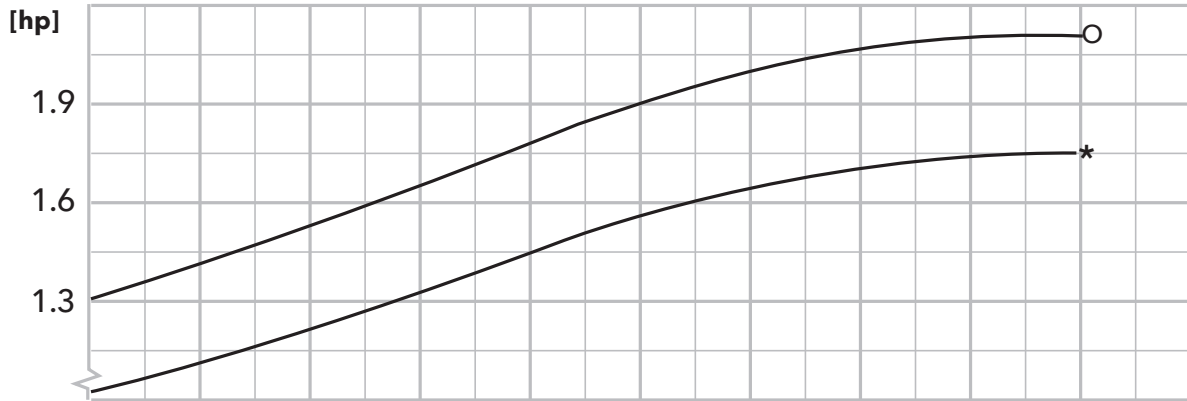

HEAD

ISO-Curves:

(----) Pump Efficiency (%)

NOTE: Curves show performance with clear cold water.

FLOW

A = 4.41"	C = 3.90"
B = 4.09"	D = 3.70"

2MK Impact 3Ø

POWER

HEAD

NOTE: Curves show performance with clear cold water.

*: Pump efficiency / shaft power

O: Overall efficiency / input power

FLOW

2MK Impact 3Ø

POWER

HEAD

NOTE: Curves show performance with clear cold water.

*: Pump efficiency / shaft power

O: Overall efficiency / input power

FLOW

2MK Impact 3Ø

POWER

HEAD

NOTE: Curves show performance with clear cold water.

*: Pump efficiency / shaft power

○: Overall efficiency / input power

FLOW

2MK Impact 3Ø

POWER

HEAD

NOTE: Curves show performance with clear cold water.

*: Pump efficiency / shaft power