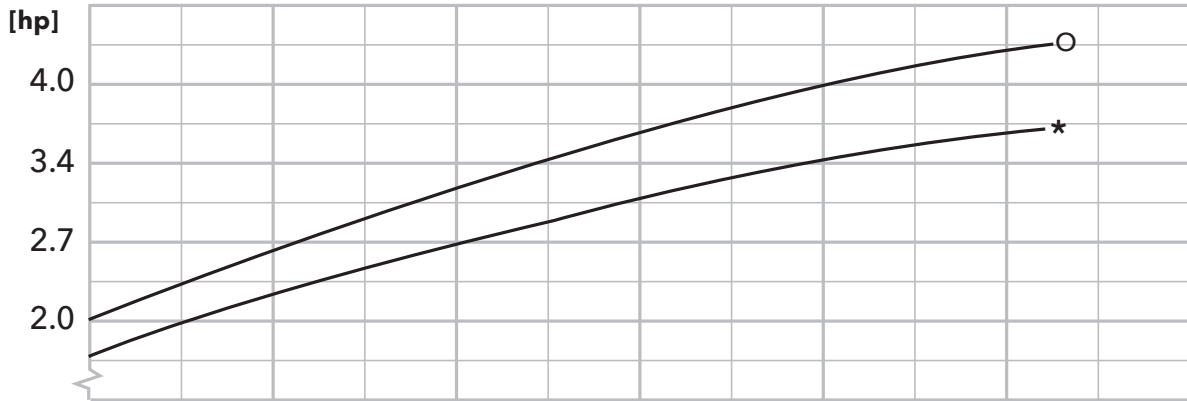

HEAD

ISO-Curves:

(----) Pump Efficiency (%)

NOTE: Curves show performance with clear cold water.

FLOW

A = 4.41"	C = 3.90"
B = 4.09"	D = 3.70"

2MK Impact 3Ø

POWER

HEAD

NOTE: Curves show performance with clear cold water.

*: Pump efficiency / shaft power

O: Overall efficiency / input power

FLOW

2MK Impact 3Ø

POWER

HEAD

NOTE: Curves show performance with clear cold water.

*: Pump efficiency / shaft power

O: Overall efficiency / input power

FLOW

2MK Impact 3Ø

POWER

HEAD

NOTE: Curves show performance with clear cold water.

*: Pump efficiency / shaft power

○: Overall efficiency / input power

FLOW

2MK Impact 3Ø

POWER

HEAD

NOTE: Curves show performance with clear cold water.

*: Pump efficiency / shaft power