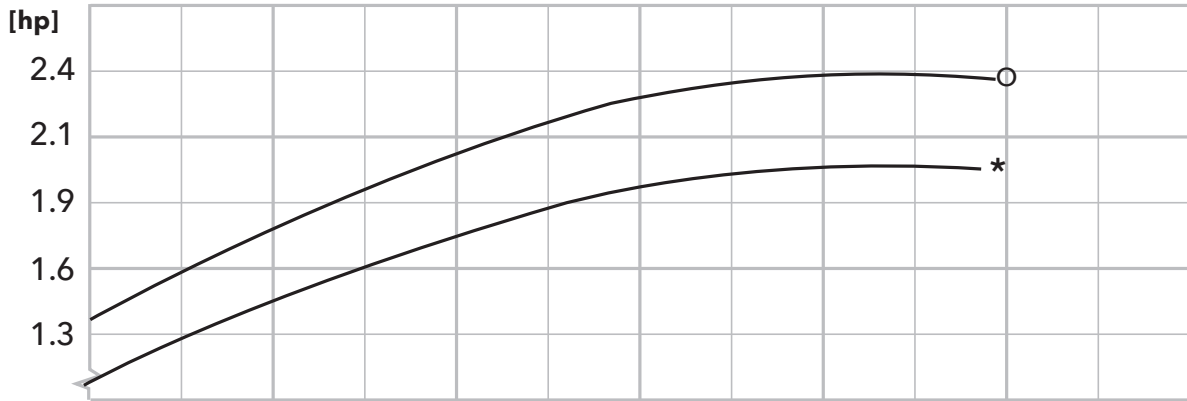

HEAD

ISO-Curves:

(----) Pump Efficiency (%)

NOTE: Curves show performance with clear cold water.

FLOW

A = 4.41"	C = 3.90"
B = 4.09"	D = 3.70"

2MK Impact 3Ø

POWER

HEAD

NOTE: Curves show performance with clear cold water.

*: Pump efficiency / shaft power

O: Overall efficiency / input power

FLOW

2MK Impact 3Ø

POWER

HEAD

NOTE: Curves show performance with clear cold water.

*: Pump efficiency / shaft power

O: Overall efficiency / input power

FLOW

2MK Impact 3Ø

POWER

HEAD

NOTE: Curves show performance with clear cold water.

*: Pump efficiency / shaft power

○: Overall efficiency / input power

FLOW

2MK Impact 3Ø

POWER

HEAD

NOTE: Curves show performance with clear cold water.

*: Pump efficiency / shaft power