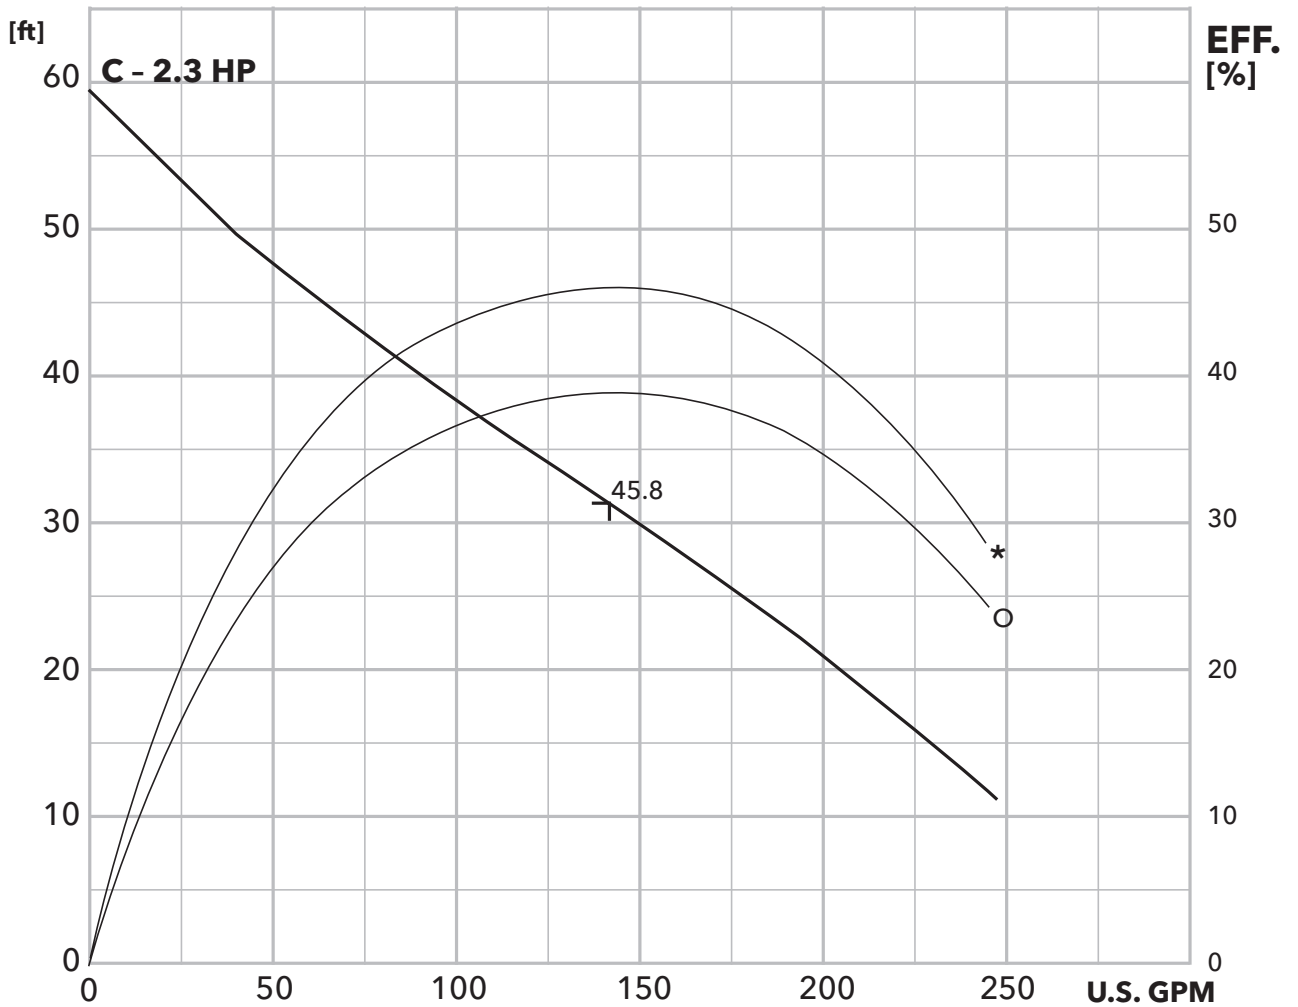

HEAD

ISO-Curves:

(----) Pump Efficiency (%)

NOTE: Curves show performance with clear cold water.

FLOW

A = 4.41"	C = 3.90"
B = 4.09"	D = 3.70"

2MK Impact 3Ø

POWER

HEAD

NOTE: Curves show performance with clear cold water.

*: Pump efficiency / shaft power

O: Overall efficiency / input power

FLOW

2MK Impact 3Ø

POWER

HEAD

NOTE: Curves show performance with clear cold water.

*: Pump efficiency / shaft power

O: Overall efficiency / input power

FLOW

2MK Impact 3Ø

POWER

HEAD

NOTE: Curves show performance with clear cold water.

*: Pump efficiency / shaft power

○: Overall efficiency / input power

FLOW

2MK Impact 3Ø

POWER

HEAD

NOTE: Curves show performance with clear cold water.

*: Pump efficiency / shaft power