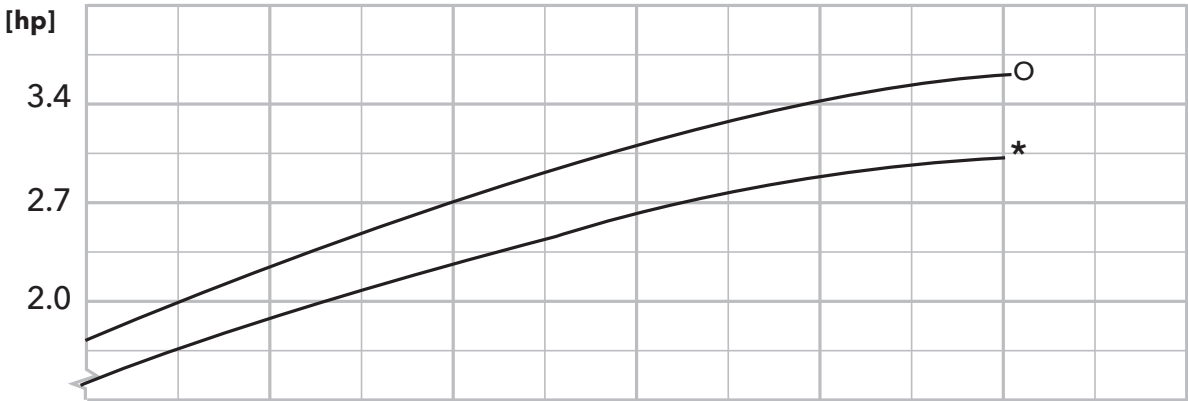

HEAD

ISO-Curves:

(----) Pump Efficiency (%)

NOTE: Curves show performance with clear cold water.

FLOW

A = 4.41"	C = 3.90"
B = 4.09"	D = 3.70"

2MK Impact 3Ø

POWER

HEAD

NOTE: Curves show performance with clear cold water.

*: Pump efficiency / shaft power

O: Overall efficiency / input power

FLOW

2MK Impact 3Ø

POWER

HEAD

NOTE: Curves show performance with clear cold water.

*: Pump efficiency / shaft power

O: Overall efficiency / input power

FLOW

2MK Impact 3Ø

POWER

HEAD

NOTE: Curves show performance with clear cold water.

*: Pump efficiency / shaft power

○: Overall efficiency / input power

FLOW

2MK Impact 3Ø

POWER

HEAD

NOTE: Curves show performance with clear cold water.

*: Pump efficiency / shaft power