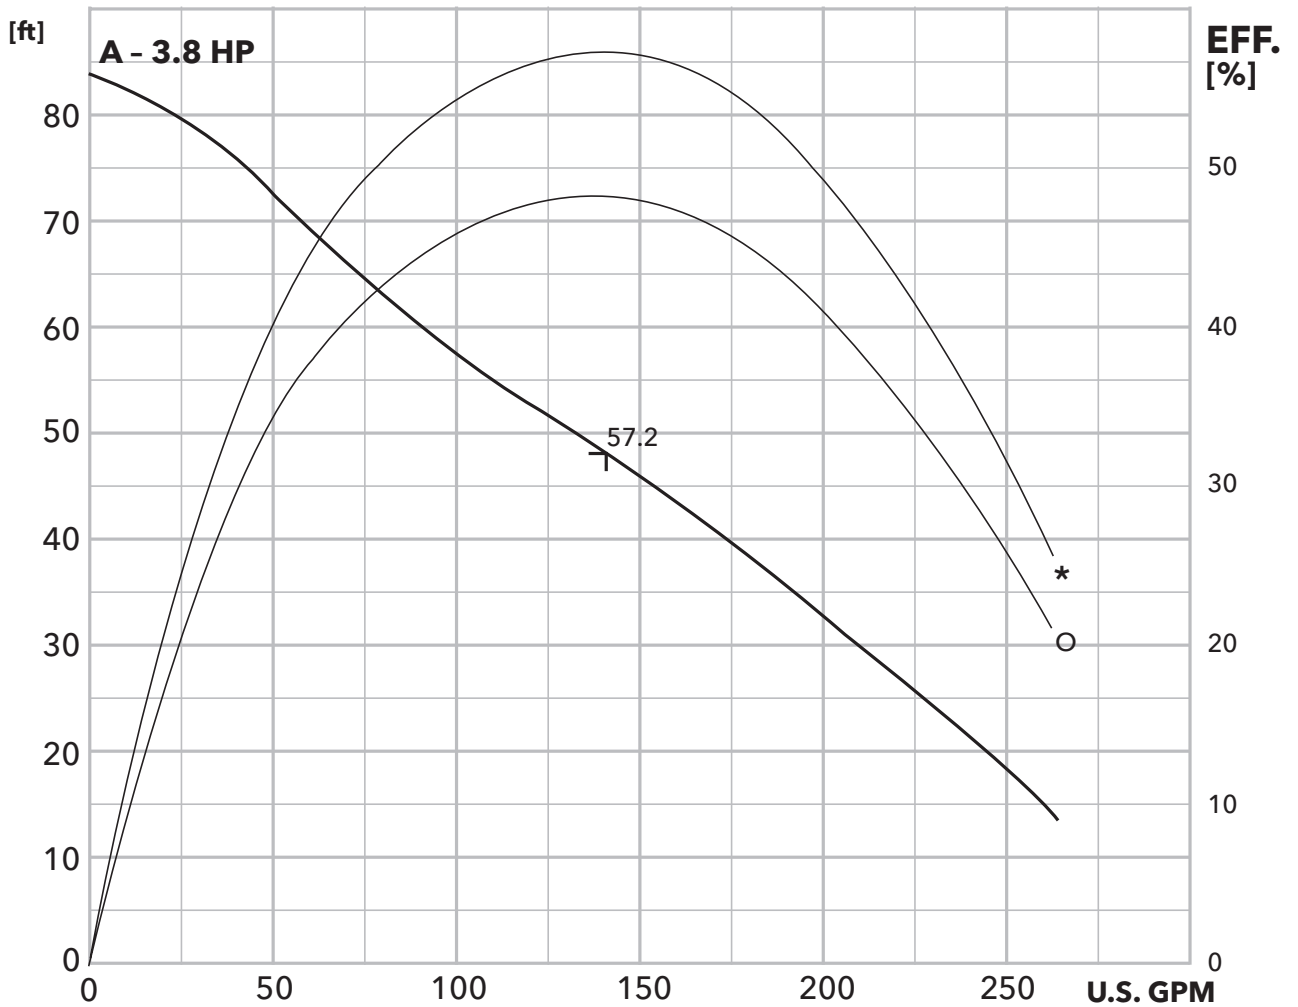

HEAD

ISO-Curves:

(----) Pump Efficiency (%)

NOTE: Curves show performance with clear cold water.

FLOW

A = 4.41"	C = 3.90"
B = 4.09"	D = 3.70"

2MK Impact 3Ø

POWER

HEAD

NOTE: Curves show performance with clear cold water.

*: Pump efficiency / shaft power

O: Overall efficiency / input power

FLOW

2MK Impact 3Ø

POWER

HEAD

NOTE: Curves show performance with clear cold water.

*: Pump efficiency / shaft power

O: Overall efficiency / input power

FLOW

2MK Impact 3Ø

POWER

HEAD

NOTE: Curves show performance with clear cold water.

*: Pump efficiency / shaft power

○: Overall efficiency / input power

FLOW

2MK Impact 3Ø

POWER

HEAD

NOTE: Curves show performance with clear cold water.

*: Pump efficiency / shaft power