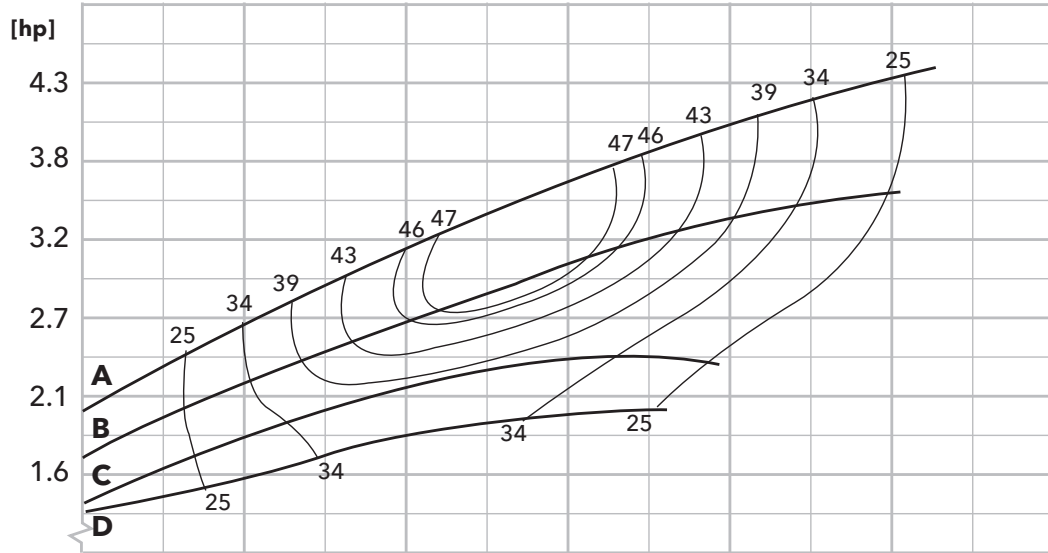

HEAD

ISO-Curves:

(----) Pump Efficiency (%)

NOTE: Curves show performance with clear cold water.

FLOW

A = 4.41"	C = 3.90"
B = 4.09"	D = 3.70"

2MK Impact 3Ø

POWER

HEAD

NOTE: Curves show performance with clear cold water.

*: Pump efficiency / shaft power

O: Overall efficiency / input power

FLOW

2MK Impact 3Ø

POWER

HEAD

NOTE: Curves show performance with clear cold water.

*: Pump efficiency / shaft power

O: Overall efficiency / input power

FLOW

2MK Impact 3Ø

POWER

HEAD

NOTE: Curves show performance with clear cold water.

*: Pump efficiency / shaft power

○: Overall efficiency / input power

FLOW

2MK Impact 3Ø

POWER

HEAD

NOTE: Curves show performance with clear cold water.

*: Pump efficiency / shaft power