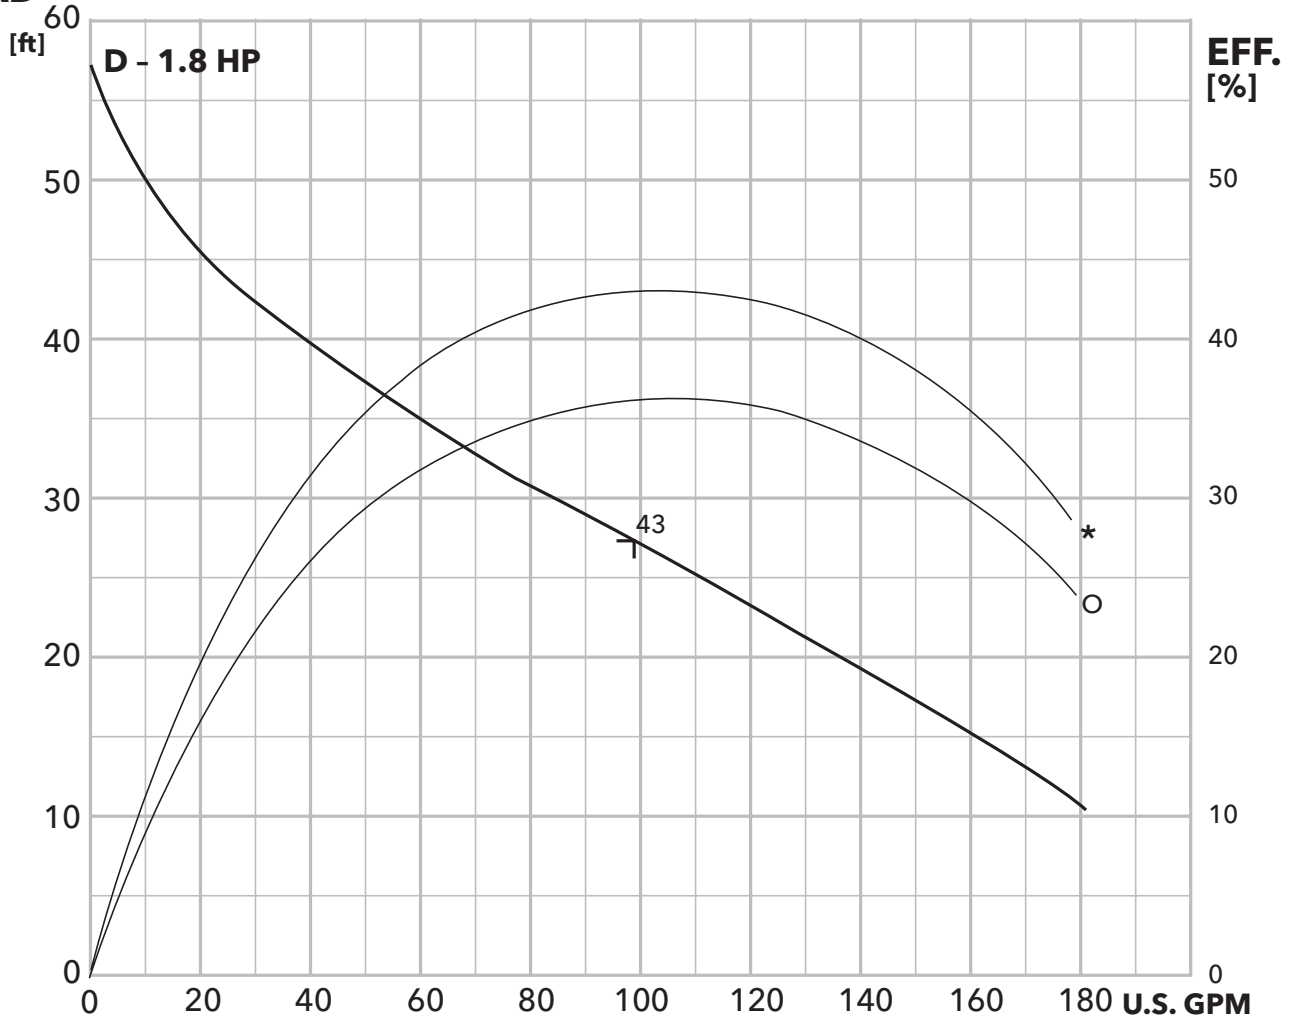

HEAD

ISO-Curves:

(----) Pump Efficiency (%)

NOTE: Curves show performance with clear cold water.

FLOW

A = 4.41"	C = 3.90"
B = 4.09"	D = 3.70"

2MK Impact 3Ø

POWER

HEAD

NOTE: Curves show performance with clear cold water.

*: Pump efficiency / shaft power

O: Overall efficiency / input power

FLOW

2MK Impact 3Ø

POWER

HEAD

NOTE: Curves show performance with clear cold water.

*: Pump efficiency / shaft power

O: Overall efficiency / input power

FLOW

2MK Impact 3Ø

POWER

HEAD

NOTE: Curves show performance with clear cold water.

*: Pump efficiency / shaft power

○: Overall efficiency / input power

FLOW

2MK Impact 3Ø

POWER

HEAD

NOTE: Curves show performance with clear cold water.

*: Pump efficiency / shaft power