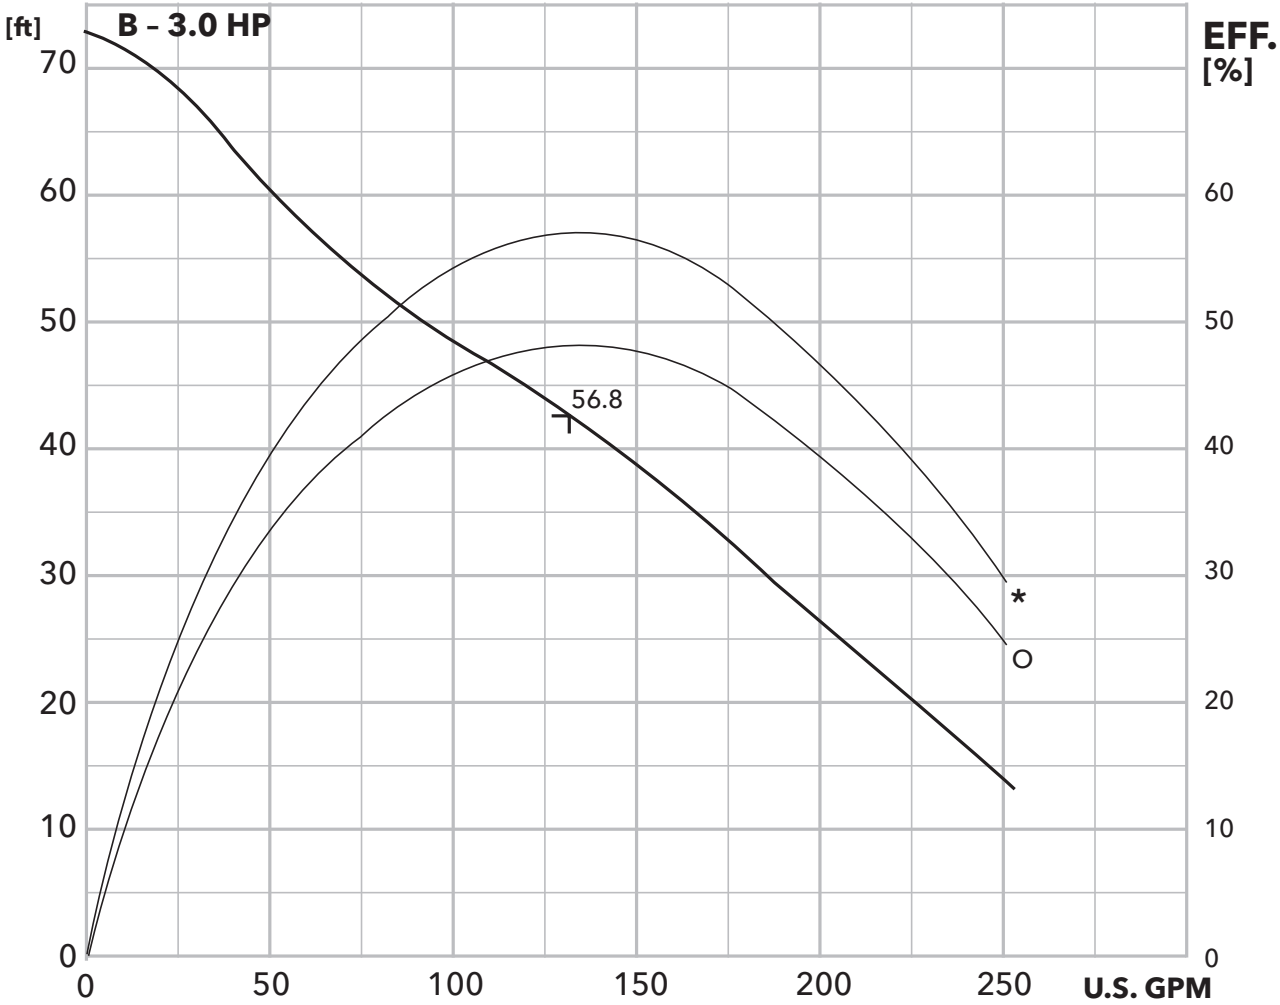

HEAD

ISO-Curves:

(----) Pump Efficiency (%)

NOTE: Curves show performance with clear cold water.

FLOW

A = 4.41"	C = 3.90"
B = 4.09"	D = 3.70"

2MK Impact 3Ø

POWER

HEAD

NOTE: Curves show performance with clear cold water.

*: Pump efficiency / shaft power

O: Overall efficiency / input power

FLOW

2MK Impact 3Ø

POWER

HEAD

NOTE: Curves show performance with clear cold water.

*: Pump efficiency / shaft power

O: Overall efficiency / input power

FLOW

2MK Impact 3Ø

POWER

HEAD

NOTE: Curves show performance with clear cold water.

*: Pump efficiency / shaft power

○: Overall efficiency / input power

FLOW

2MK Impact 3Ø

POWER

HEAD

NOTE: Curves show performance with clear cold water.

*: Pump efficiency / shaft power