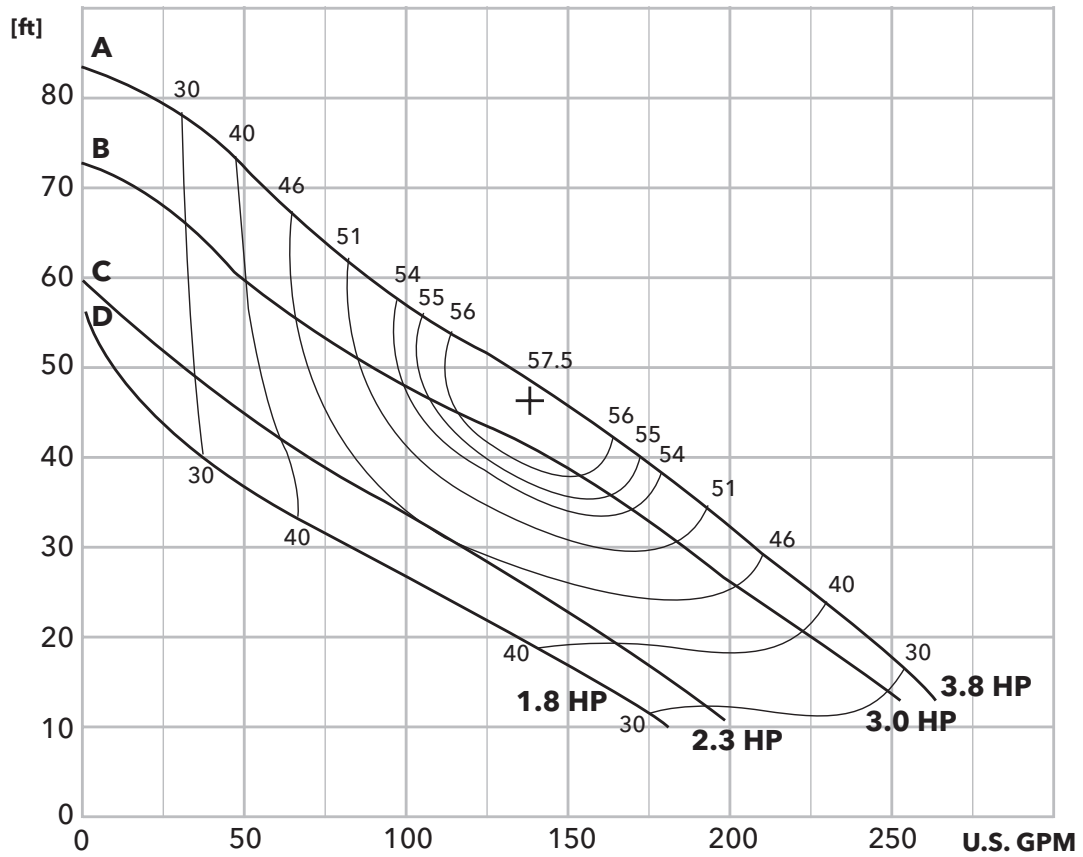

HEAD

ISO-Curves:

(----) Pump Efficiency (%)

NOTE: Curves show performance with clear cold water.

FLOW

A = 4.41"	C = 3.90"
B = 4.09"	D = 3.70"

2MK Impact 3Ø

POWER

HEAD

NOTE: Curves show performance with clear cold water.

*: Pump efficiency / shaft power

O: Overall efficiency / input power

FLOW

2MK Impact 3Ø

POWER

HEAD

NOTE: Curves show performance with clear cold water.

*: Pump efficiency / shaft power

O: Overall efficiency / input power

FLOW

2MK Impact 3Ø

POWER

HEAD

NOTE: Curves show performance with clear cold water.

*: Pump efficiency / shaft power

○: Overall efficiency / input power

FLOW

2MK Impact 3Ø

POWER

HEAD

NOTE: Curves show performance with clear cold water.

*: Pump efficiency / shaft power