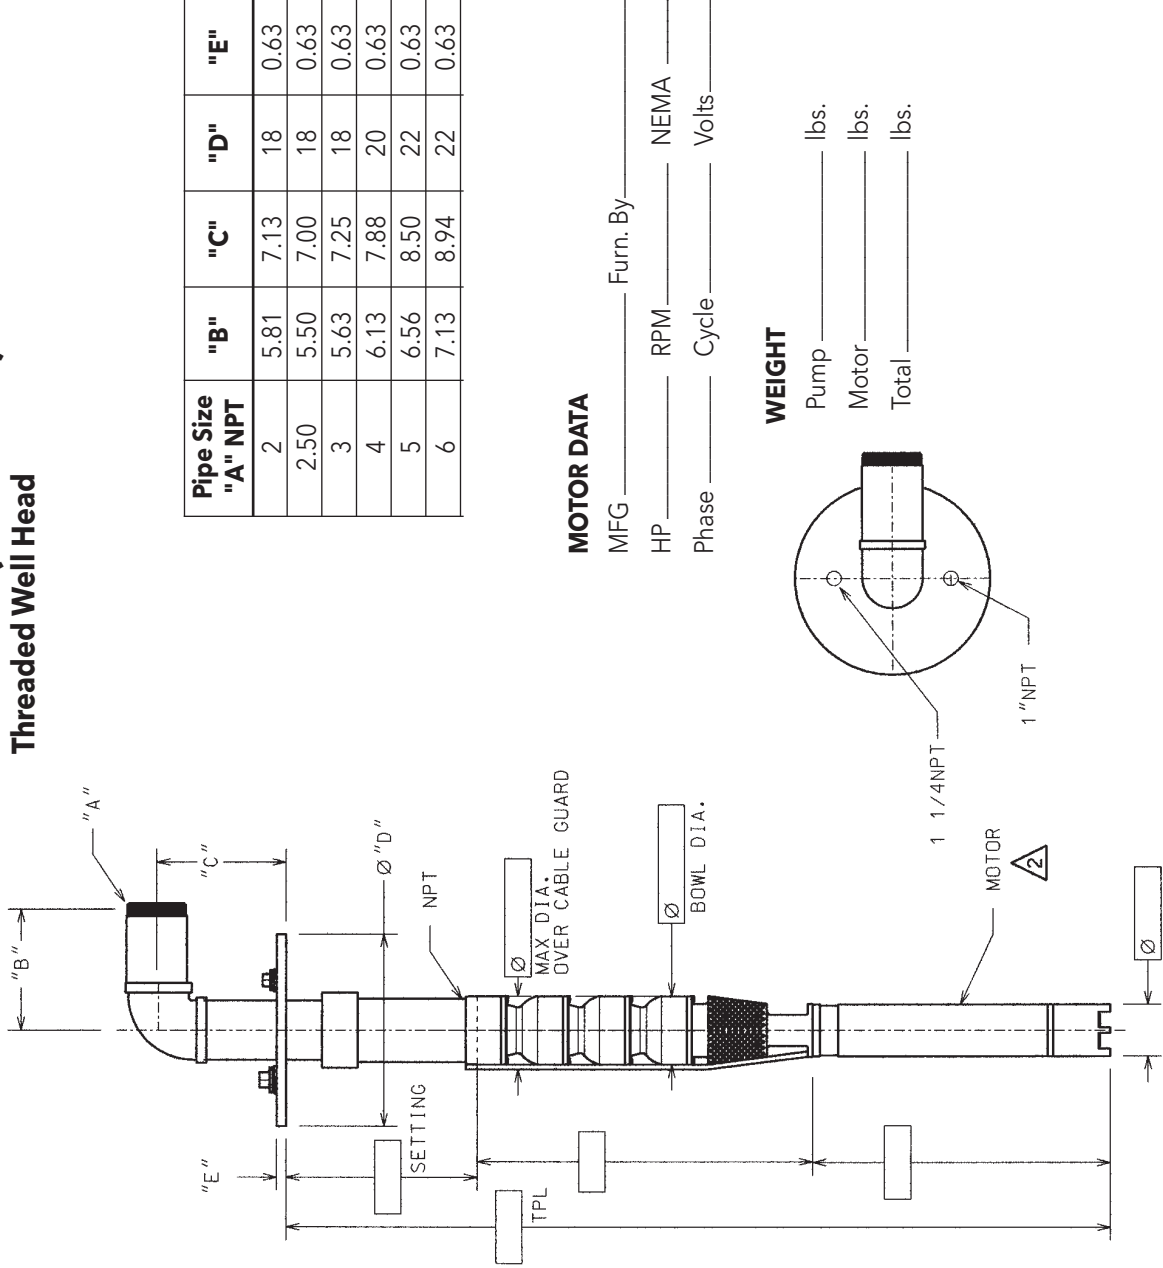

| Pump Size | Stages | Imp. Dia. | BHP | Quantity |
|-----------|--------|-----------|---------|-------------|
| Liquid | GPM | TDH | Sp. Gr. | Temperature |
| | | | | |

Bowl Bearing _____

 Special Construction _____

Certified Correct

- For Approval
- For Record

By _____ Date _____

| Shop Order # | Rev. | Date |
|--------------|------|------|
| | | |

Model VIS-WF (200.G.13) Threaded Well Head

| Pipe Size "A" NPT | "B" | "C" | "D" | "E" |
|-------------------|------|------|-----|------|
| 2 | 5.81 | 7.13 | 18 | 0.63 |
| 2.50 | 5.50 | 7.00 | 18 | 0.63 |
| 3 | 5.63 | 7.25 | 18 | 0.63 |
| 4 | 6.13 | 7.88 | 20 | 0.63 |
| 5 | 6.56 | 8.50 | 22 | 0.63 |
| 6 | 7.13 | 8.94 | 22 | 0.63 |

| Pump Size | Stages | Imp. Dia. | BHP | Quantity |
|-----------|--------|-----------|---------|-------------|
| Liquid | GPM | TDH | Sp. Gr. | Temperature |

| Bowl Bearing | Bowl Shaft Dia. | Col. Size | No. of Col. |
|--------------|-----------------|-----------|-------------|
| | | | |