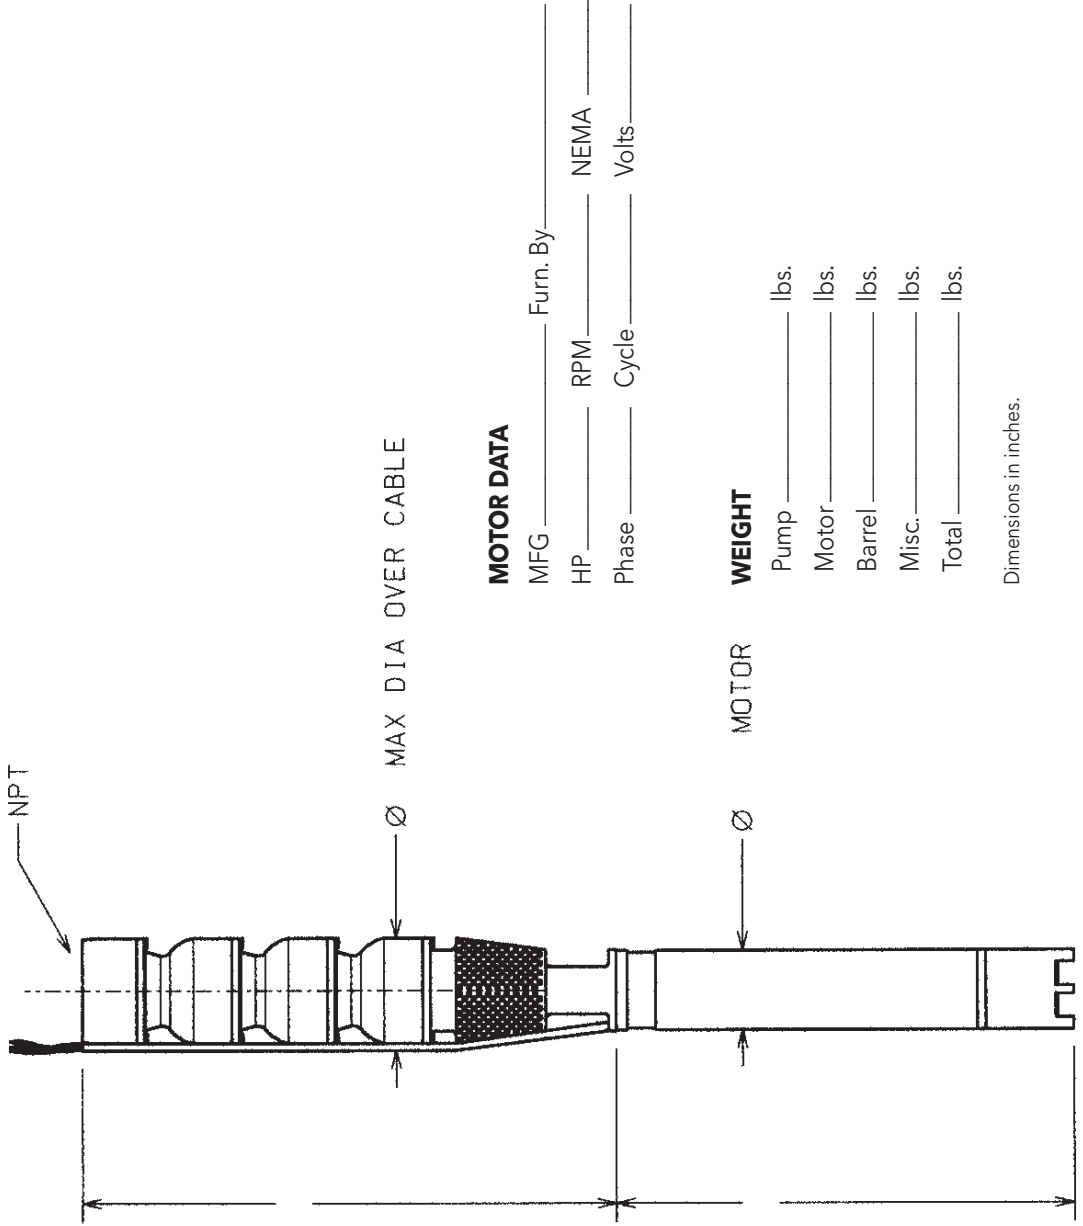

Bell & Gossett
a xylem brand

DIMENSIONAL DRAWINGS
BGD200G12 R1

Model: VIS Submersible Outline (200.G.12)

MOTOR DATA

MFG _____ Furn. By _____
 HP _____ RPM _____ NEMA _____
 Phase _____ Cycle _____ Volts _____

WEIGHT

Pump _____ lbs.
 Motor _____ lbs.
 Barrel _____ lbs.
 Misc. _____ lbs.
 Total _____ lbs.

Dimensions in inches.

VIS Outline

Customer: _____
 Customer PO: _____
 Branch Order No.: _____
 Item: _____
 Service _____

| Pump Size | Stages | Imp. Dia. | BHP | Quantity |
|-----------|--------|-----------|---------|-------------|
| Liquid | GPM | TDH | Sp. Gr. | Temperature |
| | | | | |

Bowl Bearing _____

 Special Construction _____

Certified Correct

- For Approval
- For Record

By _____ Date _____

| Shop Order # | Rev. | Date |
|--------------|------|------|
| | | |

Model VIS-WF (200.G.13) Threaded Well Head

| Pipe Size "A" NPT | "B" | "C" | "D" | "E" |
|-------------------|------|------|-----|------|
| 2 | 5.81 | 7.13 | 18 | 0.63 |
| 2.50 | 5.50 | 7.00 | 18 | 0.63 |
| 3 | 5.63 | 7.25 | 18 | 0.63 |
| 4 | 6.13 | 7.88 | 20 | 0.63 |
| 5 | 6.56 | 8.50 | 22 | 0.63 |
| 6 | 7.13 | 8.94 | 22 | 0.63 |