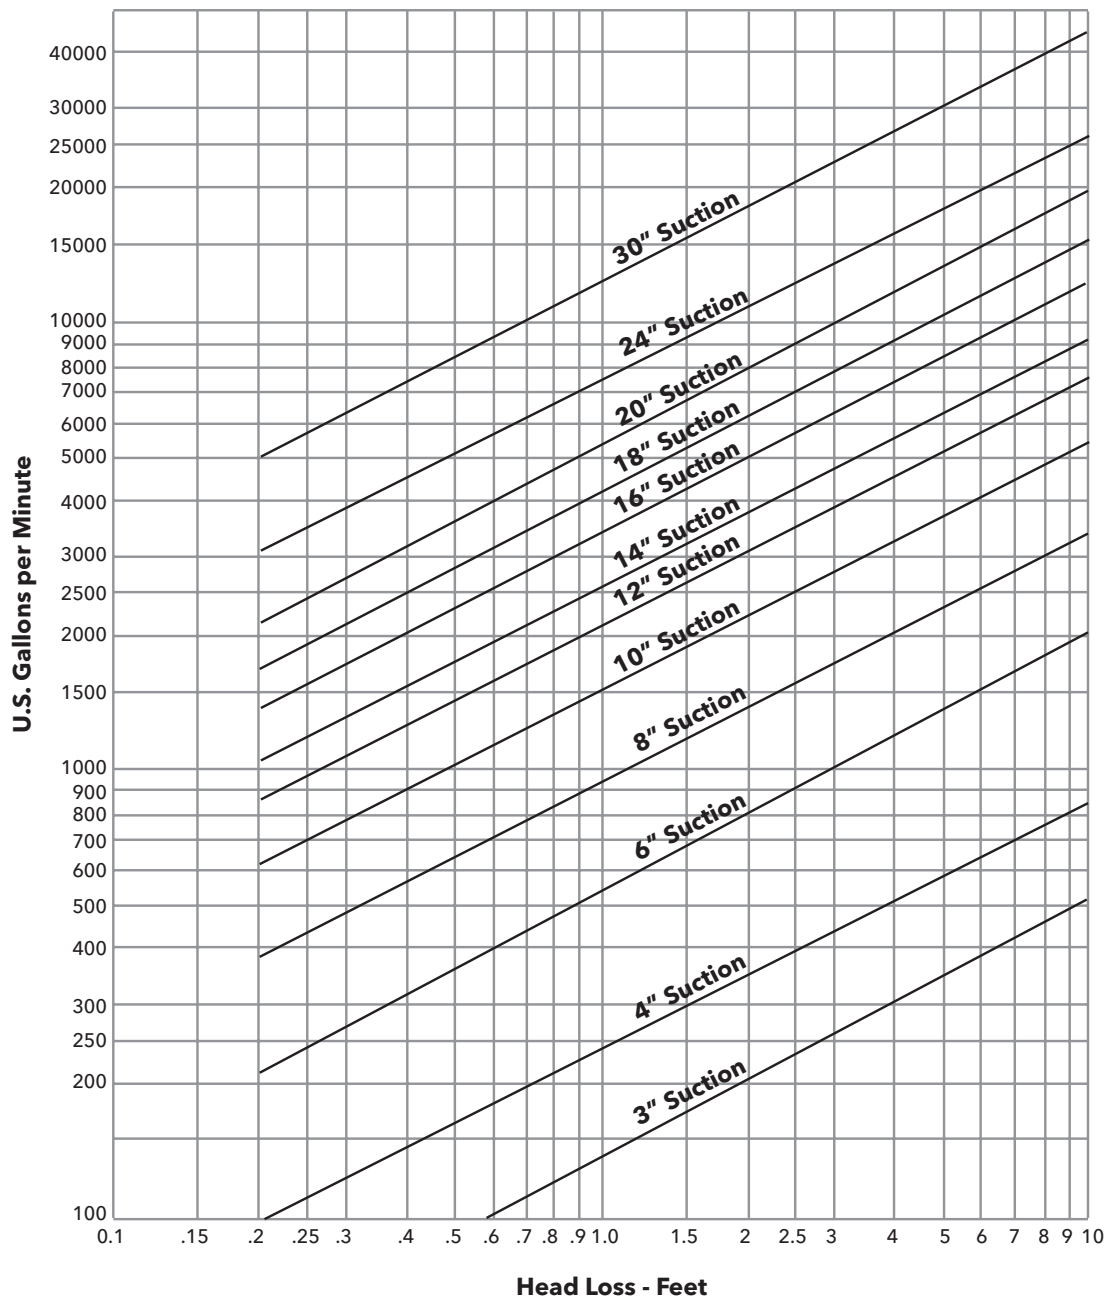

Inlet Friction Loss for Fabricated Steel T Head 200.C.10

Xylem |'zīləm|

- 1) The tissue in plants that brings water upward from the roots;
- 2) a leading global water technology company.

We're a global team unified in a common purpose: creating advanced technology solutions to the world's water challenges. Developing new technologies that will improve the way water is used, conserved, and re-used in the future is central to our work. Our products and services move, treat, analyze, monitor and return water to the environment, in public utility, industrial, residential and commercial building services, and agricultural settings. With its October 2016 acquisition of Sensus, Xylem added smart metering, network technologies and advanced data analytics for water, gas and electric utilities to its portfolio of solutions. In more than 150 countries, we have strong, long-standing relationships with customers who know us for our powerful combination of leading product brands and applications expertise with a strong focus on developing comprehensive, sustainable solutions.